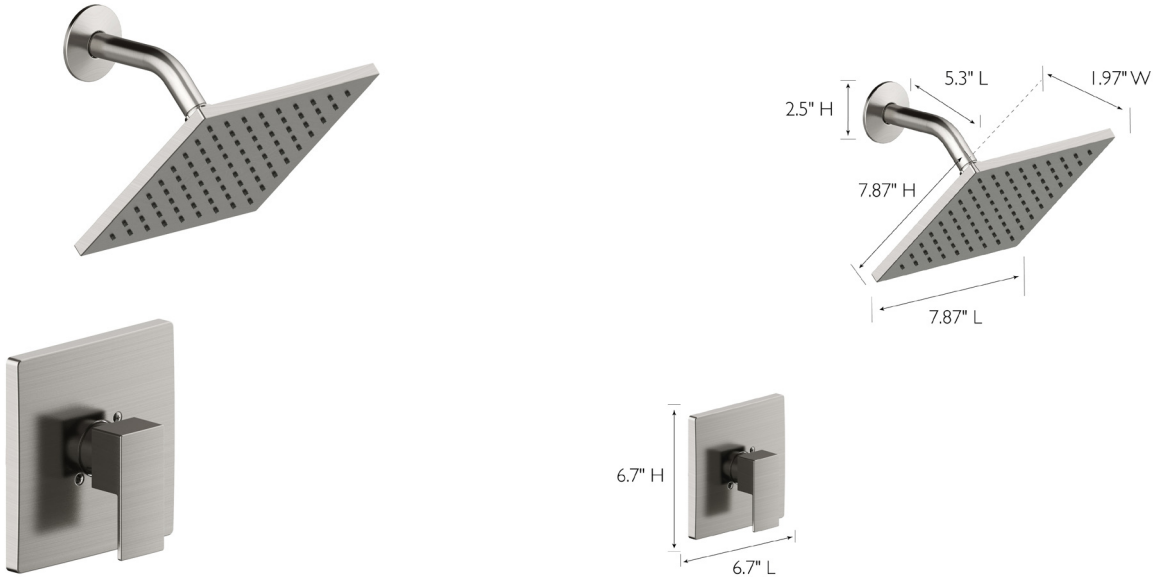

Karsen II Shower Trim with Valve Satin Nickel

SPECIFICATIONS

MATERIAL:	Zinc/Brass	WEIGHT:	3 lbs.
HANDLE MATERIAL:	Zinc	PVD FINISH:	No
CARTRIDGE MATERIAL:	Ceramic	ESCUTCHEON INCLUDED:	Yes
WATERWAY MATERIAL:	Hybrid	VALVE INCLUDED:	Yes
VALVE MATERIAL:	Brass	PRESSURE BALANCED VALVE:	Yes
FLOW RATE:	1.8 GPM	SHOWER HEAD FUNCTIONS (QTY):	1
LOW FLOW:	Yes	SHOWER HEAD NOZZLE TYPE:	Raised
HANDLES CONFIGURATION:	Single Handle	SHOWER HEAD SHAPE:	Square
HANDLE REACH:	N/A	SHOWER HEAD PUSH BUTTON:	No
QUICK ATTACH INCLUDED:	No		
DIMENSIONS FOR SHOWER ARM:	2.5" H x 5.3" L		
DIMENSIONS FOR SHOWER HEAD:	7.87" H x 7.87" L		
DIMENSIONS FOR TRIM:	6.7" H x 6.7" L		