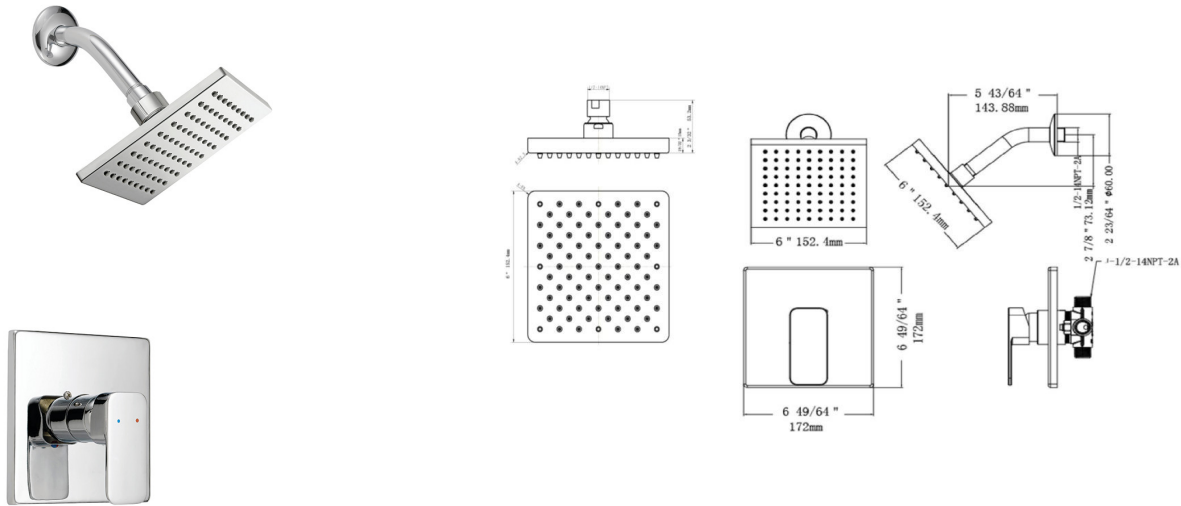

Karsen Shower Trim with Valve Polished Chrome

SPECIFICATIONS

MATERIAL:	Brass	WEIGHT:	4.92 lbs.
HANDLE MATERIAL:	Zinc	PVD FINISH:	No
SPOUT MATERIAL:	N/A	ESCUTCHEON INCLUDED:	Yes
CARTRIDGE MATERIAL:	N/A	VALVE INCLUDED:	Yes
WATERWAY MATERIAL:	Brass	PRESSURE BALANCED VALVE:	Yes
VALVE MATERIAL:	Brass	TYPE OF SHOWER HEAD:	Wall Mount
DRAIN MATERIAL:	N/A	SHOWER HEAD FUNCTIONS (QTY):	1
FAUCET TYPE:	Bath & Shower Trim	SHOWER HEAD NOZZLE TYPE:	Silicone
SPOUT REACH:	N/A	SHOWER HEAD SHAPE:	Square
FLOW RATE:	1.8 GPM	SHOWER HEAD PUSH BUTTON:	No
LOW FLOW:	Yes	TUB SPOUT TYPE:	N/A
HANDLES CONFIGURATION:	Single Handle	TUB SPOUT DIVERTER INCLUDED:	No
HANDLE REACH:	N/A		
QUICK ATTACH INCLUDED:	Yes		
DIMENSIONS:	6" H x 6" L x 6" D		