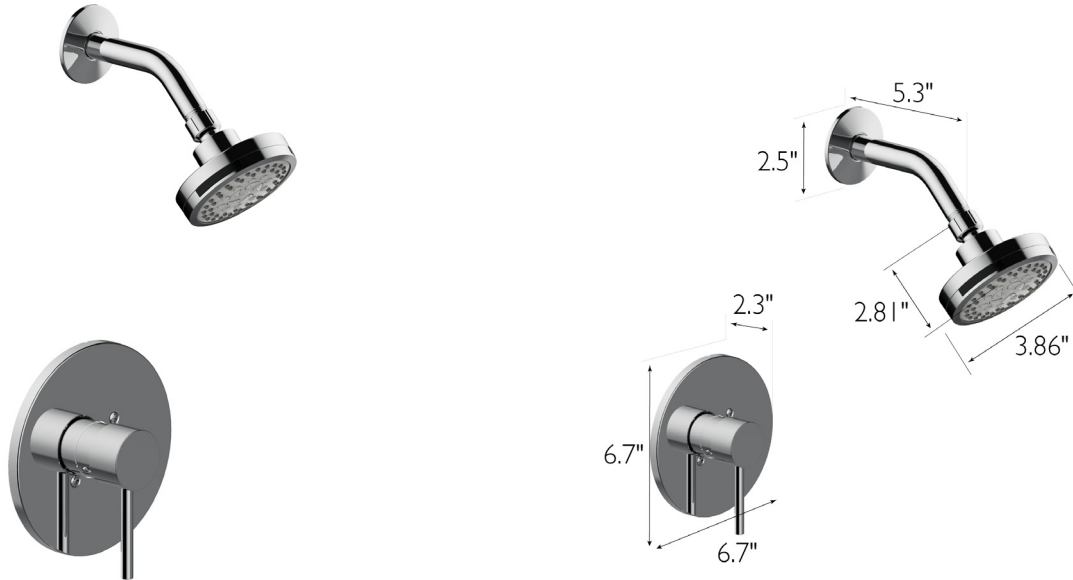

Eastport II Shower Trim with Valve

Polished Chrome

SPECIFICATIONS

MATERIAL:	Zinc/Brass	WEIGHT:	3 lbs.
HANDLE MATERIAL:	Zinc	PVD FINISH:	No
CARTRIDGE MATERIAL:	Ceramic	ESCUTCHEON INCLUDED:	Yes
WATERWAY MATERIAL:	Brass	VALVE INCLUDED:	Yes
VALVE MATERIAL:	Brass	PRESSURE BALANCED VALVE:	Yes
FLOW RATE:	1.8 GPM	SHOWER HEAD FUNCTIONS (QTY):	5
LOW FLOW:	Yes	SHOWER HEAD NOZZLE TYPE:	Raised
HANDLES CONFIGURATION:	Single Handle	SHOWER HEAD SHAPE:	Round
HANDLE REACH:	2.3"	SHOWER HEAD PUSH BUTTON:	No
QUICK ATTACH INCLUDED:	No	TUB SPOUT DIVERTER INCLUDED:	No
DIMENSIONS FOR SHOWER ARM:	2.5" H x 5.3" L		
DIMENSIONS FOR SHOWER HEAD:	2.81" H x 3.86" L		
DIMENSIONS FOR TRIM:	6.7" H x 6.7" L x 2.3" D		