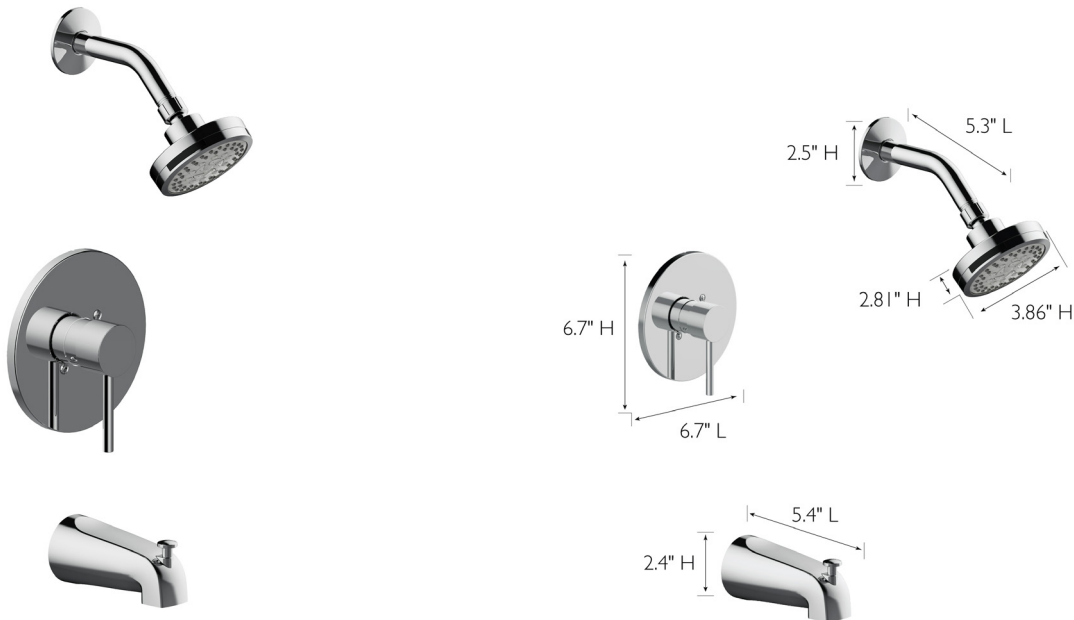

Eastport II Bath and Shower Trim with Valve Polished Chrome

SPECIFICATIONS

MATERIAL:	Zinc/Brass	WEIGHT:	4 lbs.
HANDLE MATERIAL:	Zinc	PVD FINISH:	No
CARTRIDGE MATERIAL:	Ceramic	ESCUTCHEON INCLUDED:	Yes
WATERWAY MATERIAL:	Hybrid	VALVE INCLUDED:	Yes
VALVE MATERIAL:	Brass	PRESSURE BALANCED VALVE:	Yes
FLOW RATE:	1.8 GPM	SHOWER HEAD FUNCTIONS (QTY):	5
LOW FLOW:	Yes	SHOWER HEAD NOZZLE TYPE:	Raised
HANDLES CONFIGURATION:	Single Handle	SHOWER HEAD SHAPE:	Round
HANDLE REACH:	2.3"	SHOWER HEAD PUSH BUTTON:	No
QUICK ATTACH INCLUDED:	No	TUB SPOUT DIVERTER INCLUDED:	Yes
DIMENSIONS FOR SHOWER ARM:	2.5" H x 5.3" L		
DIMENSIONS FOR SHOWER HEAD:	2.81" H x 3.86" L		
DIMENSIONS FOR TRIM:	6.7" H x 6.7" L x 2.3" D		
DIMENSIONS FOR SPOUT:	2.4" H x 5.4" L		