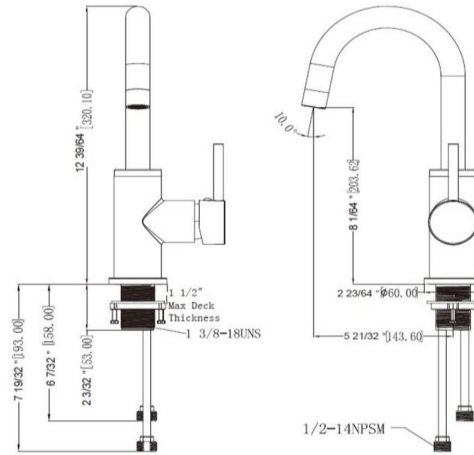

Eastport Single-Handle Bar Faucet Satin Nickel

SPECIFICATIONS

MATERIAL:	Zinc/Brass	FLOW RATE:	1.2 GPM
HANDLE MATERIAL:	Zinc	LOW FLOW:	Yes
SPOUT MATERIAL:	N/A	HANDLES - CONFIGURATION:	Single Handle
CARTRIDGE MATERIAL:	Ceramic	HANDLE REACH:	N/A"
WATERWAY MATERIAL:	Brass	SPRAYER INCLUDED:	No
SPRAYER MATERIAL:	N/A	SPRAYER HOSE LENGTH:	N/A
DRAIN MATERIAL:	N/A	SPRAYER TYPE:	N/A
FAUCET TYPE:	Bar Faucet	SOAP DISPENSER INCLUDED:	No
MOUNTING TYPE:	Deck Mount	QUICK ATTACH INCLUDED:	Yes
MOUNTING HOLES:	1	DIMENSIONS WITH DECK PLATE:	N/A
MAX DECK THICKNESS:	N/A"	WEIGHT WITH DECK PLATE:	N/A
DECK PLATE - INCLUDED:	N/A	DIMENSIONS W/O DECK PLATE:	N/A
SPOUT REACH:	N/A"	WEIGHT W/O DECK PLATE:	N/A
SPOUT HEIGHT:	N/A"	PVD FINISH:	No