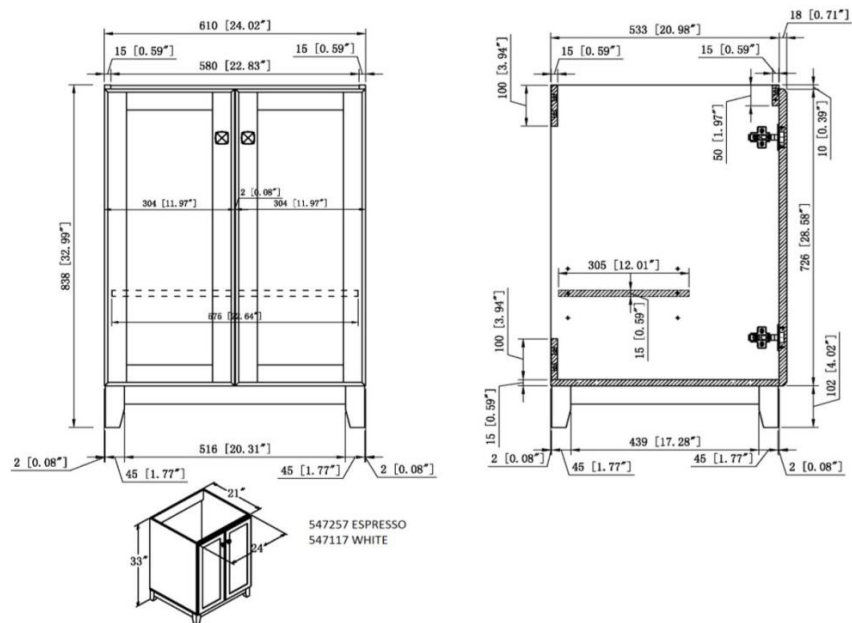

Shorewood Unassembled 2-Door Vanity without Top 24"  
Espresso

SPECIFICATIONS

MATERIAL CONSTRUCTION:	Wood	FRAME STYLE:	N/A
ASSEMBLY REQUIRED:	Yes	FACE FRAME MATERIAL:	N/A
TOOLS NEEDED FOR ASSEMBLY:	Screwdriver	SIDES MATERIAL:	Particle Board
ASSEMBLED DIMENSIONS:	33" H x 24" L x 21" D	BOTTOM MATERIAL:	Particle Board
ASSEMBLED WEIGHT:	49.5 lbs.	TOE KICK INSET WIDTH:	N/A
HINGE STYLE:	Soft Close	BACK PANEL MATERIAL:	N/A
DOOR STYLE:	2 Shaker Pine+MDF Doors, reversible	BACK BRACE MATERIAL:	Particle Board
DRAWER STYLE:	N/A		
GLIDE STYLE:	N/A		
FAKE DWR STYLE:	N/A		
DWR #1 DIMENSIONS:	N/A		
DWR CONSTRUCTION:	N/A		
SHELF STYLE:	Adjustable		
SHELF ADJUSTABILITY INCREMENTS:	1.26"		
SHELF MAX WEIGHT CAPACITY:	40 lbs.		
SHELF DIMENSIONS:	22.64" W x 12.01" D		
SHELF THICKNESS:	.59"		
SHELF MATERIAL:	Particle Board		