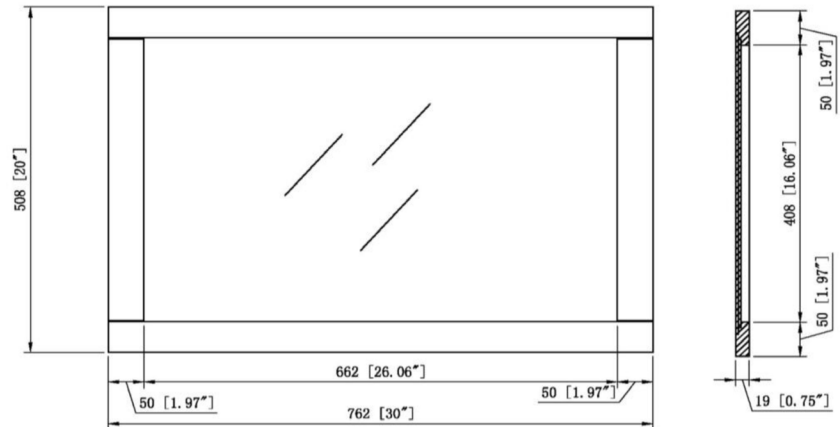

Vanity Mirror 20" White
White

SPECIFICATIONS

MATERIAL CONSTRUCTION:	Wood	FACE FRAME MATERIAL:	Pine
ASSEMBLY REQUIRED:	No	SIDES MATERIAL:	N/A
TOOLS NEEDED FOR INSTALLATION:	Electric Drill, Screwdriver	BOTTOM MATERIAL:	N/A
ASSEMBLED DIMENSIONS:	30" H x 20" L x 0.75" D	BACK PANEL MATERIAL:	MDF
WEIGHT:	12.3 lbs.	BACK BRACE MATERIAL:	N/A
NUMBER OF DOORS:	N/A	GLASS STYLE:	Flat Panel
DOOR MATERIAL:	N/A	LIGHTED:	No
NUMBER OF SHELVES:	N/A	QTY OF LAMPS:	N/A
ADJUSTABLE SHELVES:	N/A	POWER SOURCE:	None
SHELF MAX WEIGHT CAPACITY:	N/A	MOUNTING HARDWARE INCLUDED:	No
SHELF WIDTH:	N/A	MOUNTING TYPE:	Surface
SHELF THICKNESS:	N/A		
SHELF MATERIAL:	N/A		