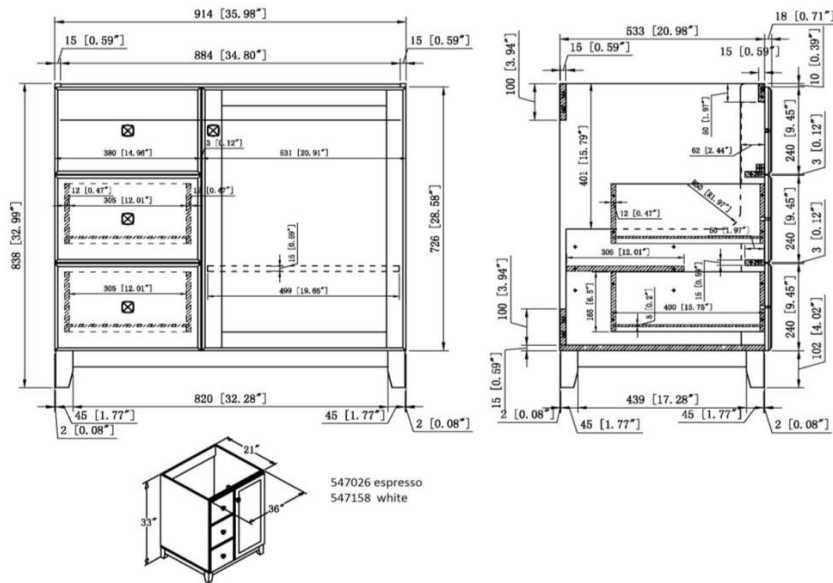

Shorewood Unassembled 1-Door 2-Drawer Vanity without Top 36"
White

SPECIFICATIONS

MATERIAL CONSTRUCTION:	Wood
ASSEMBLY REQUIRED:	Yes
TOOLS NEEDED FOR ASSEMBLY:	Screwdriver
ASSEMBLED DIMENSIONS:	33" H x 36" L x 21" D
ASSEMBLED WEIGHT:	87.6 lbs.
HINGE STYLE:	Soft Close
DOOR STYLE:	1 Shaker MDF Door
DRAWER STYLE:	2 MDF Drawers
GLIDE STYLE:	STD Easy Glide
FAKE DWR STYLE:	1 Fake Drawer
DWR #1 DIMENSIONS:	15.75" W x 6.30" H
DWR CONSTRUCTION:	Standard
SHELF STYLE:	Adjustable
SHELF ADJUSTABILITY INCREMENTS:	1.26"
SHELF MAX WEIGHT CAPACITY:	40 lbs.
SHELF DIMENSIONS:	20.28" W x 12.01" D
SHELF THICKNESS:	.59"
SHELF MATERIAL:	Particle Board

FRAME STYLE:	N/A
FACE FRAME MATERIAL:	N/A
SIDES MATERIAL:	Particle Board
BOTTOM MATERIAL:	Particle Board
TOE KICK INSET WIDTH:	N/A
BACK PANEL MATERIAL:	N/A
BACK BRACE MATERIAL:	Particle Board

WARRANTY:	1-Year limited warranty
CARB COMPLIANT:	CARB Phase 2
TITLE IV COMPLIANT:	Yes