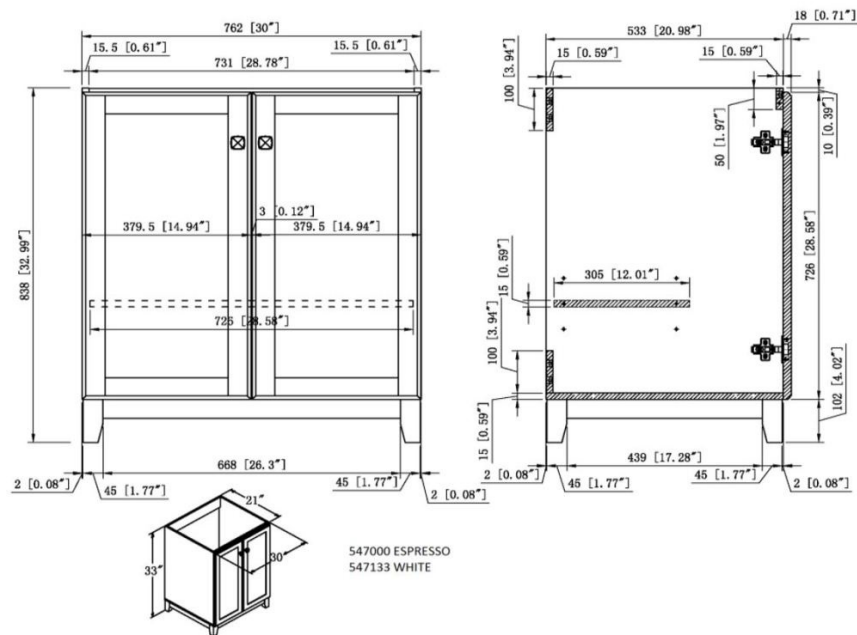

Shorewood Unassembled 2-Door Vanity without Top 30"  
White

SPECIFICATIONS

MATERIAL CONSTRUCTION:	Wood
ASSEMBLY REQUIRED:	Yes
TOOLS NEEDED FOR ASSEMBLY:	Screwdriver
ASSEMBLED DIMENSIONS:	33" H x 30" L x 21" D
ASSEMBLED WEIGHT:	64.2 lbs.
HINGE STYLE:	Soft Close
DOOR STYLE:	2 Shaker MDF Doors
DRAWER STYLE:	N/A
GLIDE STYLE:	N/A
FAKE DWR STYLE:	N/A
DWR #1 DIMENSIONS:	N/A
DWR CONSTRUCTION:	N/A
SHELF STYLE:	Adjustable
SHELF ADJUSTABILITY INCREMENTS:	1.26"
SHELF MAX WEIGHT CAPACITY:	40 lbs.
SHELF DIMENSIONS:	28.62" W x 12.01" D
SHELF THICKNESS:	.59"
SHELF MATERIAL:	Particle Board

FRAME STYLE:	N/A
FACE FRAME MATERIAL:	N/A
SIDES MATERIAL:	Particle Board
BOTTOM MATERIAL:	Particle Board
TOE KICK INSET WIDTH:	N/A
BACK PANEL MATERIAL:	N/A
BACK BRACE MATERIAL:	Particle Board

WARRANTY:	1-Year limited warranty
CARB COMPLIANT:	CARB Phase 2
TITLE IV COMPLIANT:	Yes