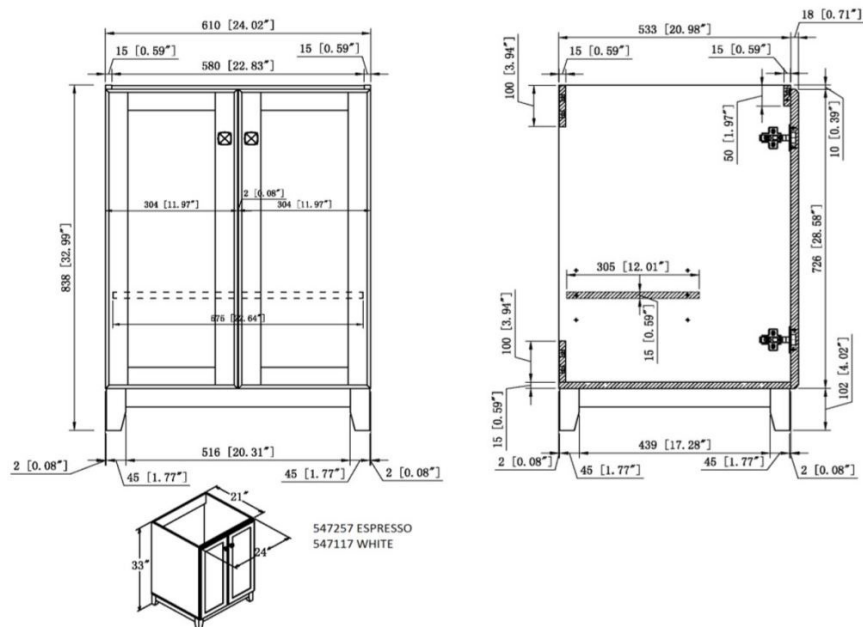

Shorewood Unassembled 2-Door Vanity without Top 24"
White

SPECIFICATIONS

MATERIAL CONSTRUCTION:	Wood
ASSEMBLY REQUIRED:	Yes
TOOLS NEEDED FOR ASSEMBLY:	Screwdriver
ASSEMBLED DIMENSIONS:	33" H x 24" L x 21" D
ASSEMBLED WEIGHT:	55.4 lbs.
HINGE STYLE:	Soft Close
DOOR STYLE:	2 Shaker MDF Doors
DRAWER STYLE:	N/A
GLIDE STYLE:	N/A
FAKE DWR STYLE:	N/A
DWR #1 DIMENSIONS:	N/A
DWR CONSTRUCTION:	N/A
SHELF STYLE:	Adjustable
SHELF ADJUSTABILITY INCREMENTS:	1.26"
SHELF MAX WEIGHT CAPACITY:	40 lbs.
SHELF DIMENSIONS:	22.64" W x 12.01" D
SHELF THICKNESS:	.59"
SHELF MATERIAL:	Particle Board

FRAME STYLE:	N/A
FACE FRAME MATERIAL:	N/A
SIDES MATERIAL:	Particle Board
BOTTOM MATERIAL:	Particle Board
TOE KICK INSET WIDTH:	N/A
BACK PANEL MATERIAL:	N/A
BACK BRACE MATERIAL:	Particle Board

WARRANTY:	1-Year limited warranty
CARB COMPLIANT:	CARB Phase 2
TITLE IV COMPLIANT:	Yes