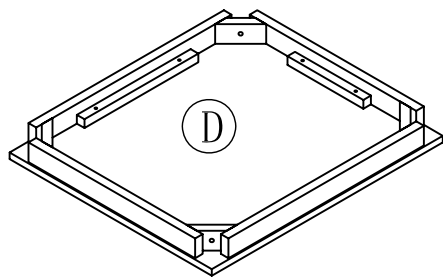

www.todaysdesignhouse.com

547257-547000-547117-547133

ASSEMBLY INSTRUCTIONS

DHI Corp. • 5205 W. Donges Bay Rd. • Mequon, WI 53092 • 800.558.8700

PARTS LIST:

LEFT SIDE PANEL 1PC

RIGHT SIDE PANEL 1PC

BACK CROSS BRACE 2PCS

BOTTOM FRAME 1PC

FOOT 4PCS

FRONT CROSS BRACE 1PC

ADJUSTABLE SHELF 1PC

LEFT SIDE DOOR 1PC

RIGHT SIDE DOOR 1PC

HARDWARE LIST:

a. WOOD DOWEL 6PCS