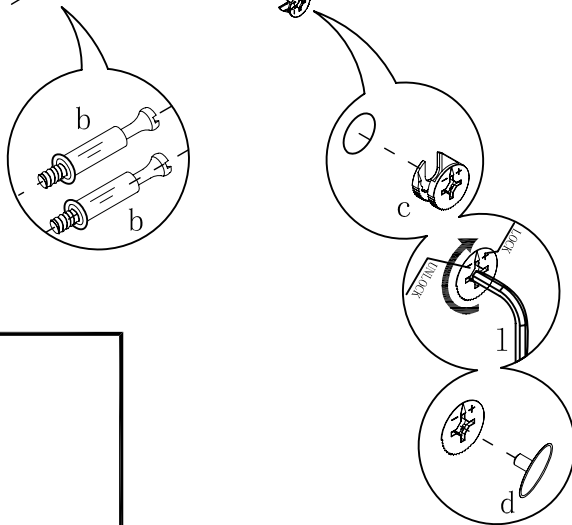

BOTTOM FRAME 1PC

FOOT 4PCS

FRONT CROSS BRACE 1PC

ADJUSTABLE SHELF 1PC

LEFT SIDE DOOR 1PC

RIGHT SIDE DOOR 1PC

HARDWARE LIST:

a. WOOD DOWEL 6PCS

b. CAM LOCK SCREW
14PCS

c. CAM LOCK 14PCS

d. PLASTIC COVER
14PCS

e. PHILIP HEAD SCREW
4PCS

f. SPRING WASHER 4PCS

g. WASHER 4PCS

h. HINGE 4PCS

i. 5/8" L FLAT HEAD
SCREW 24PCS

j. KNOB 2PCS

k. KNOB BOLT 2PCS

l. WRENCH 1PC

m. GLUE 1PC

n. SHELF PIN-4PCS

STEP 1

STEP 2

STEP 3

STEP 4

STEP 5

STEP 6

STEP 7