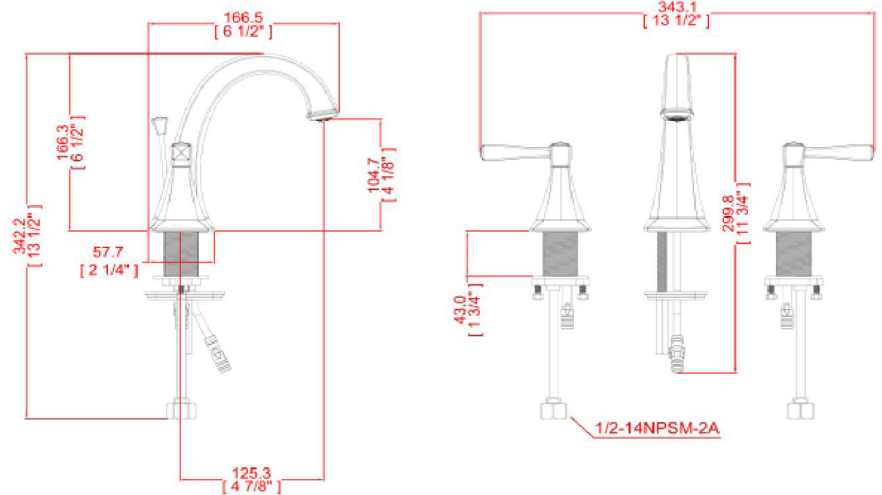

Perth Widespread Bathroom Faucet  
Satin Nickel

**SPECIFICATIONS**

<b>MATERIAL:</b>	Brass	<b>FLOW RATE:</b>	1.2 GPM
<b>HANDLE MATERIAL:</b>	Zinc	<b>LOW FLOW:</b>	Yes
<b>SPOUT MATERIAL:</b>	N/A	<b>HANDLES - CONFIGURATION:</b>	Double Handle
<b>CARTRIDGE MATERIAL:</b>	Ceramic	<b>HANDLE REACH:</b>	2.75"
<b>WATERWAY MATERIAL:</b>	Hybrid	<b>SPRAYER INCLUDED:</b>	No
<b>DRAIN MATERIAL:</b>	Brass	<b>DIMENSIONS WITH DECK PLATE:</b>	13.5" L x 6.5" W x 6.5" D
<b>FAUCET TYPE:</b>	Lav Widespread	<b>WEIGHT WITH DECK PLATE:</b>	4.25 lbs.
<b>MOUNTING TYPE:</b>	Deck Mount	<b>DIMENSIONS W/O DECK PLATE:</b>	13.51" L x 6.56" W x 6.55" D
<b>MOUNTING HOLES:</b>	3	<b>WEIGHT W/O DECK PLATE:</b>	4.41 lbs.
<b>MAX DECK THICKNESS:</b>	1.69"	<b>PVD FINISH:</b>	Yes
<b>DECK PLATE - INCLUDED:</b>	N/A		
<b>SPOUT REACH:</b>	4.89"		
<b>SPOUT HEIGHT:</b>	4.13"		