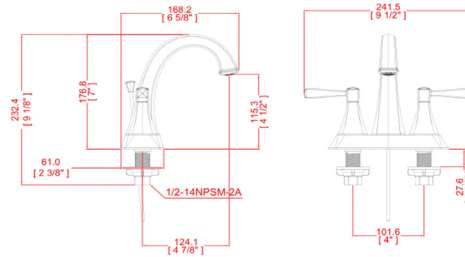

Perth Centerset Bathroom Faucet
Satin Nickel

SPECIFICATIONS

MATERIAL:	Brass	FLOW RATE:	N/A
HANDLE MATERIAL:	N/A	LOW FLOW:	N/A
SPOUT MATERIAL:	N/A	HANDLES - CONFIGURATION:	N/A
CARTRIDGE MATERIAL:	N/A	HANDLE REACH:	N/A
WATERWAY MATERIAL:	N/A	SPRAYER INCLUDED:	N/A
DRAIN MATERIAL:	N/A	DIMENSIONS WITH DECK PLATE:	N/A
FAUCET TYPE:	Lav Centerset	WEIGHT WITH DECK PLATE:	N/A
MOUNTING TYPE:	N/A	DIMENSIONS W/O DECK PLATE:	N/A
MOUNTING HOLES:	N/A	WEIGHT W/O DECK PLATE:	N/A
MAX DECK THICKNESS:	N/A	PVD FINISH:	Yes
DECK PLATE - INCLUDED:	N/A		
SPOUT REACH:	N/A		
SPOUT HEIGHT:	N/A		