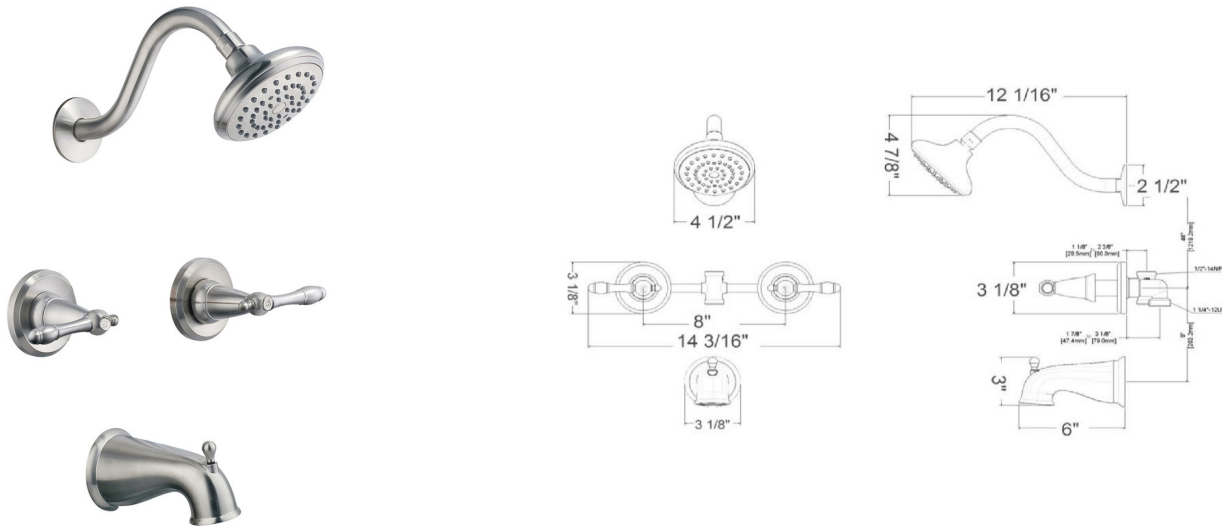

Oakmont 2-Handle Bath and Shower Trim with Valve

Satin Nickel

SPECIFICATIONS

MATERIAL:	Brass/Zinc	WEIGHT:	N/A
HANDLE MATERIAL:	Zinc	PVD FINISH:	Yes
SPOUT MATERIAL:	N/A	ESCUTCHEON INCLUDED:	N/A
CARTRIDGE MATERIAL:	Washerless	VALVE INCLUDED:	Yes
WATERWAY MATERIAL:	Brass	PRESSURE BALANCED VALVE:	No
VALVE MATERIAL:	Brass	TYPE OF SHOWER HEAD:	Wall Mount
DRAIN MATERIAL:	N/A	SHOWER HEAD FUNCTIONS (QTY):	1
FAUCET TYPE:	Bath & Shower Trim	SHOWER HEAD NOZZLE TYPE:	Raised
SPOUT REACH:	4.96"	SHOWER HEAD SHAPE:	Round
FLOW RATE:	1.8 GPM	SHOWER HEAD PUSH BUTTON:	No
LOW FLOW:	Yes	TUB SPOUT TYPE:	Slip-On
HANDLES CONFIGURATION:	Double Handle	TUB SPOUT DIVERTER INCLUDED:	Yes
HANDLE REACH:	3.09"		
QUICK ATTACH INCLUDED:	Yes		
DIMENSIONS:	78" H x 12.1" L x 14.2" D		