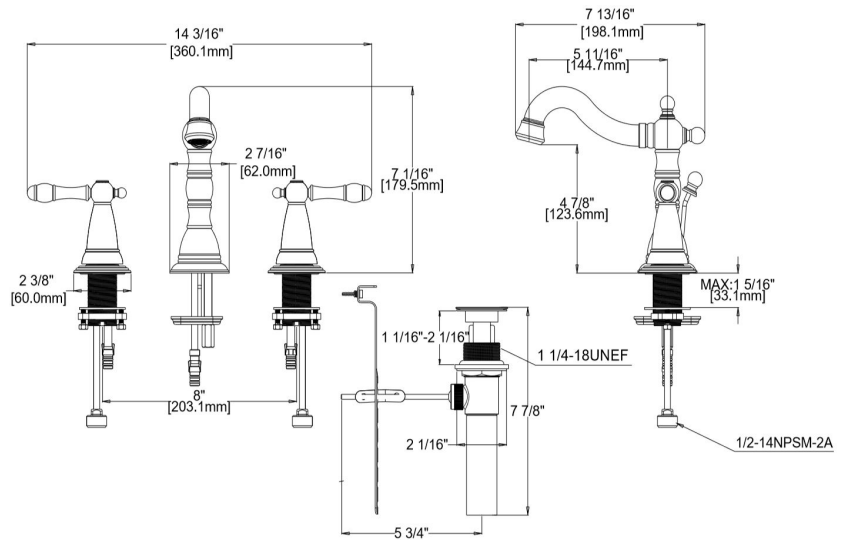

Oakmont Wide Bathroom Faucet Oil Rubbed Bronze

SPECIFICATIONS

MATERIAL:	Fabric/Steel	FLOW RATE:	1.2 GPM
HANDLE MATERIAL:	Zinc	LOW FLOW:	Yes
SPOUT MATERIAL:	N/A	HANDLES - CONFIGURATION:	Double Handle
CARTRIDGE MATERIAL:	Ceramic	HANDLE REACH:	3.09"
WATERWAY MATERIAL:	Brass	SPRAYER INCLUDED:	No
DRAIN MATERIAL:	Brass	DIMENSIONS WITH DECK PLATE:	20" L x 20" W x 11" D
FAUCET TYPE:	Lav Widespread	WEIGHT WITH DECK PLATE:	4.28 lbs.
MOUNTING TYPE:	Deck Mount	DIMENSIONS W/O DECK PLATE:	14.18" L x 7.47" W x 7.08" D
MOUNTING HOLES:	3	WEIGHT W/O DECK PLATE:	4.25 lbs.
MAX DECK THICKNESS:	1.64"	PVD FINISH:	No
DECK PLATE - INCLUDED:	N/A		
SPOUT REACH:	5.7"		
SPOUT HEIGHT:	4.92"		