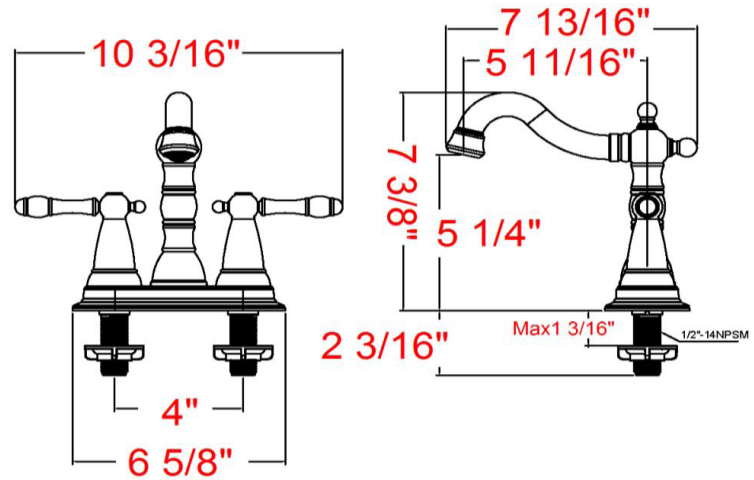

Oakmont Dual Handle Bathroom Faucet 4"
Oil Rubbed Bronze

SPECIFICATIONS

MATERIAL:	Hybrid
HANDLE MATERIAL:	Zinc
SPOUT MATERIAL:	N/A
CARTRIDGE MATERIAL:	Ceramic
WATERWAY MATERIAL:	Hybrid
DRAIN MATERIAL:	Brass
FAUCET TYPE:	Lav Centerset
MOUNTING TYPE:	Deck Mount
MOUNTING HOLES:	3
MAX DECK THICKNESS:	1.08"
DECK PLATE - INCLUDED:	N/A
SPOUT REACH:	5.72"
SPOUT HEIGHT:	5.31"

FLOW RATE:	1.2 GPM
LOW FLOW:	Yes
HANDLES - CONFIGURATION:	Double Handle
HANDLE REACH:	3.09"
SPRAYER INCLUDED:	No
DIMENSIONS WITH DECK PLATE:	10.2" L x 7.8" W x 7.4" D
WEIGHT WITH DECK PLATE:	3.64 lbs.
DIMENSIONS W/O DECK PLATE:	10.2" L x 7.8" W x 7.4" D
WEIGHT W/O DECK PLATE:	3.64 lbs.
PVD FINISH:	No