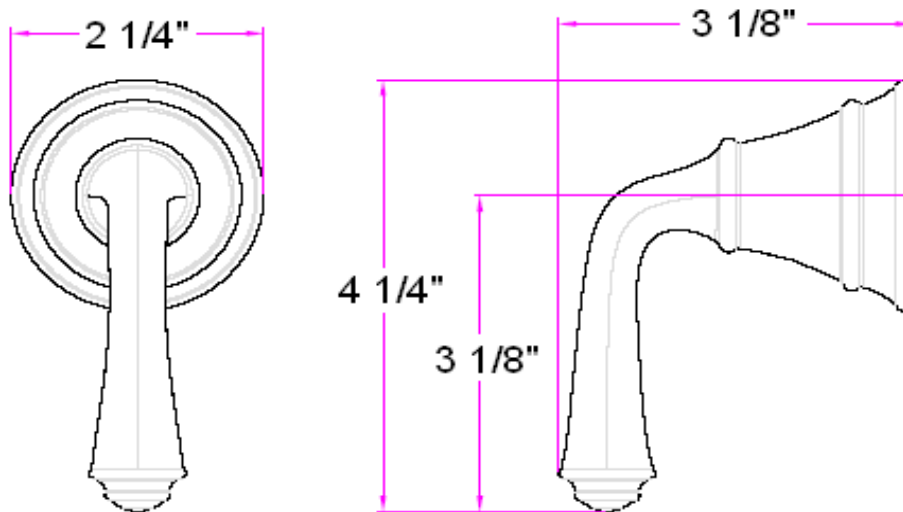

Eden Shower Handle Kit

Specifications

Material Zinc
Components Handle and Sleeve (not shown in picture)

Dimensions

Warranty & Compliances

Warranty Lifetime Limited Warranty

Order Codes & Finishes/Colors

Satin Nickel (US15)	522607
Oil Rubbed Bronze (US10B)	522615
Polished Chrome (US26)	522599