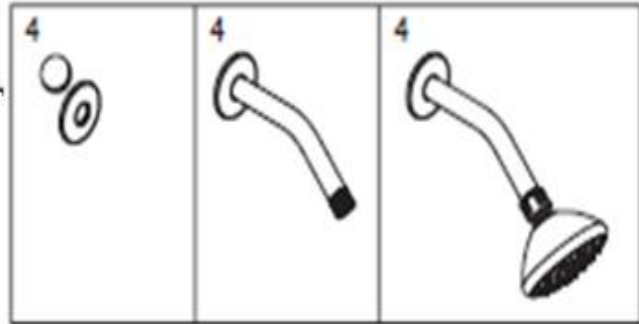

522508, 522516, 522524, 522532, 522540, 522557, 522698,

SHOWER HEAD INSTALLATION

Thread shower head onto shower arm.

REMEMBER TO WRAP
THREADED CONNECTIONS
WITH TEFLON TAPE OR JOINT
COMPOUND.