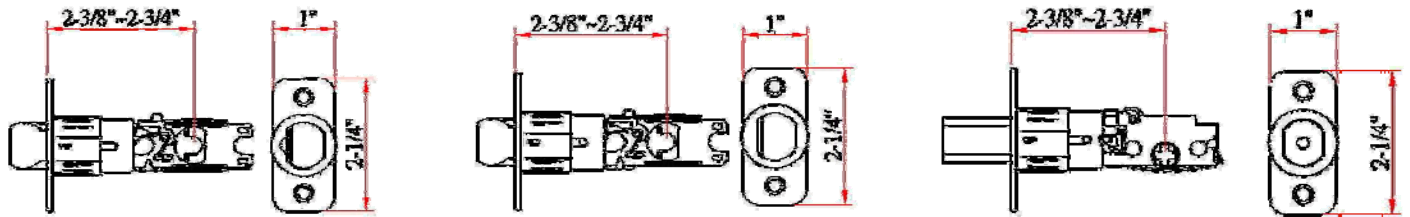

Universal Adjustable Replacement Latches

Specifications

Latch Type	6-Way Latch
Door Prep	—
Backset	Adjustable to 2-3/8" or 2-3/4"
Door	—
Cylinder	—
Faceplate	—
Strike	—
Bolt	(Full 1/2" throw Locksets), (Full 1" throw Deadbolt). Nickel plated.
Door Handing	Non-handed. Reversible for Left or Right hand doors.
Keyway	—
Packaging	Poly Bag - 20 Bag pack per inner pack
Keyed Alike	—

Dimensions

Warranty & Compliances

Warranty	Limited Lifetime Mechanical / 1 year electronics
ANSI/BHMA	Meets ANSI Grade 3 specification
ADA	N/A

Order Codes

	Passage/Privacy	Entry - Deadlocking	Deadbolt
Polished Brass (US3)	783175	783209	783317
Antique Brass (US5)	753749	753848	753855
Satin Nickel (US15)	783324	783316	783332
Oil Rubbed Bronze (US10B)	783357	783340	783365