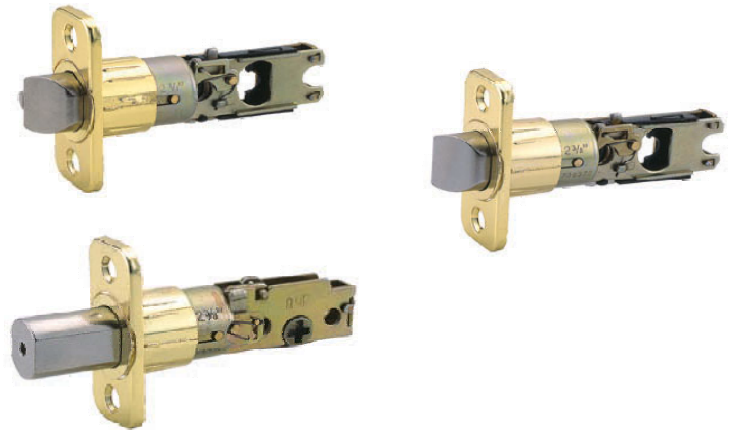

Universal Adjustable Replacement Latches

Specifications

Latch Type	6-Way Latch
Door Prep	—
Backset	Adjustable to 2-3/8" or 2-3/4"
Door	—
Cylinder	—
Faceplate	—
Strike	—
Bolt	(Full 1/2" throw Locksets), (Full 1" throw Deadbolt). Nickel plated.
Door Handing	Non-handed. Reversible for Left or Right hand doors.
Keyway	—
Packaging	Poly Bag - 20 Bag pack per inner pack
Keyed Alike	—

Dimensions

Warranty & Compliances

Warranty	Limited Lifetime Mechanical / 1 year electronics
ANSI/BHMA	Meets ANSI Grade 3 specification
ADA	N/A

Order Codes

	Passage/Privacy	Entry - Deadlocking	Deadbolt
Polished Brass (US3)	783175	783209	783317
Antique Brass (US5)	753749	753848	753855
Satin Nickel (US15)	783324	783316	783332
Oil Rubbed Bronze (US10B)	783357	783340	783365