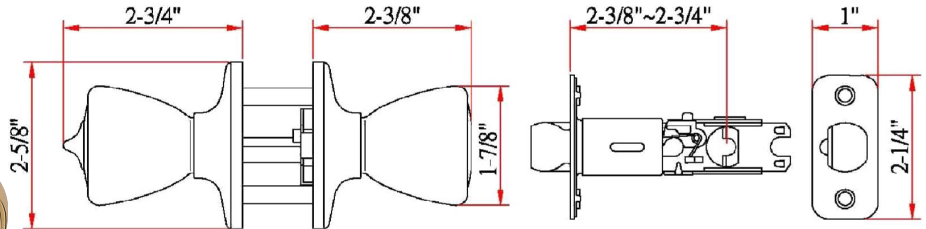

Pro Tulip Entry Door Knob Polished Brass

SPECIFICATIONS

MATERIAL CONSTRUCTION:	Brass	KEYWAY:	KW
LOCK FUNCTION:	Entry Knob/Lever	REMOVABLE CORE:	No
DEADBOLT FUNCTION:	N/A	LATCH FACEPLATE I:	Round Corner
EXTERIOR MAX PROJECTION:	2.75"	LATCH BACKSET:	Adj; 2-3/8" - 2-3/4"
INTERIOR MAX PROJECTION:	2.75"	LATCH TYPE:	2 Way (fixed faceplate)
KOB VS. LEVER:	Knob	LATCHBOLT THROW DISTANCE:	0.5"
KNOB DIMENSIONS:	1.88" H x 1.88" W x 1.88" D	# PINS IN CYLINDER:	5
LEVER LENGTH:	N/A	ANTI-BUMP PIN INSTALLED:	Yes
ROSE DIMENSIONS:	2.63" H x 2.63" W x 2.63" D	# KEYS INCLUDED:	2
ROSETTE / ESCUTCHEON SHAPE:	Round	SPINDLE TYPE:	Half-Moon
CROSS BORE:	2.13"	MOUNTING HARDWARE INCLUDED:	Yes
EDGE BORE:	1"	TOOLS NEEDED FOR INSTALLATION:	Phillips Screwdriver
HANDING:	Reversible	ASSEMBLED WEIGHT:	1.25 lbs.
REKEYABLE?:	Yes		