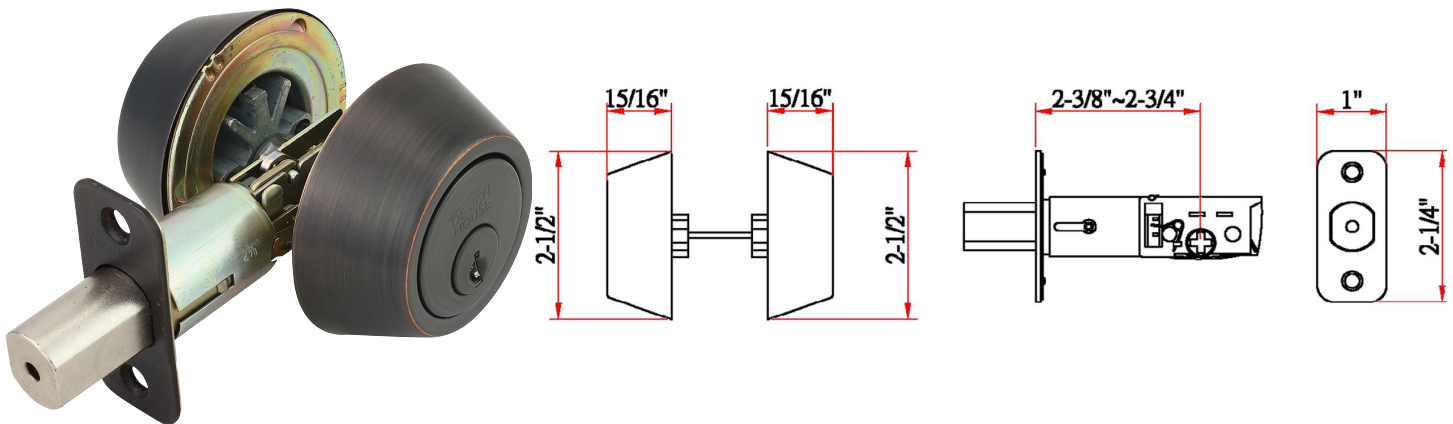

Pro Double Cylinder Deadbolt

Oil Rubbed Bronze

SPECIFICATIONS

MATERIAL CONSTRUCTION:	Brass	KEYWAY:	KW
LOCK FUNCTION:	Deadbolt	REMOVABLE CORE:	No
DEADBOLT FUNCTION:	Double Cylinder	LATCH FACEPLATE I:	Round Corner
EXTERIOR MAX PROJECTION:	0.94"	LATCH BACKSET:	Adj; 2-3/8" - 2-3/4"
INTERIOR MAX PROJECTION:	0.94"	LATCH TYPE:	2 Way (fixed faceplate)
KOB VS. LEVER:	N/A	LATCHBOLT THROW DISTANCE:	1"
KNOB DIMENSIONS:	N/A	# PINS IN CYLINDER:	5
LEVER LENGTH:	N/A	ANTI-BUMP PIN INSTALLED:	Yes
ROSE DIMENSIONS:	2.5" H x 2.5" W x 2.5" D	# KEYS INCLUDED:	2
ROSETTE / ESCUTCHEON SHAPE:	Round	SPINDLE TYPE:	Deadbolt
CROSS BORE:	2.13"	MOUNTING HARDWARE INCLUDED:	Yes
EDGE BORE:	1"	TOOLS NEEDED FOR INSTALLATION:	Phillips Screwdriver
HANDING:	Reversible	ASSEMBLED WEIGHT:	1.21 lbs.
REKEYABLE?:	Yes		