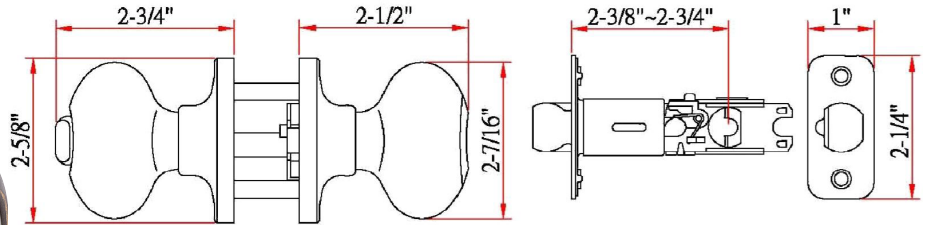

Pro Egg Entry Door Knob Oil Rubbed Bronze

SPECIFICATIONS

MATERIAL CONSTRUCTION:	Brass	KEYWAY:	KW
LOCK FUNCTION:	Entry Knob/Lever	REMOVABLE CORE:	No
DEADBOLT FUNCTION:	N/A	LATCH FACEPLATE I:	Round Corner
EXTERIOR MAX PROJECTION:	2.75"	LATCH BACKSET:	Adj; 2-3/8" - 2-3/4"
INTERIOR MAX PROJECTION:	2.75"	LATCH TYPE:	2 Way (fixed faceplate)
KOB VS. LEVER:	Knob	LATCHBOLT THROW DISTANCE:	0.5"
KNOB DIMENSIONS:	2.35" H x 1.57" W x 2.35" D	# PINS IN CYLINDER:	5
LEVER LENGTH:	N/A	ANTI-BUMP PIN INSTALLED:	Yes
ROSE DIMENSIONS:	2.63" H x 2.63" W x 2.63" D	# KEYS INCLUDED:	2
ROSETTE / ESCUTCHEON SHAPE:	Round	SPINDLE TYPE:	Half-Moon
CROSS BORE:	2.13"	MOUNTING HARDWARE INCLUDED:	Yes
EDGE BORE:	1"	TOOLS NEEDED FOR INSTALLATION:	Phillips Screwdriver
HANDING:	Reversible	ASSEMBLED WEIGHT:	1.28 lbs.
REKEYABLE?:	Yes		