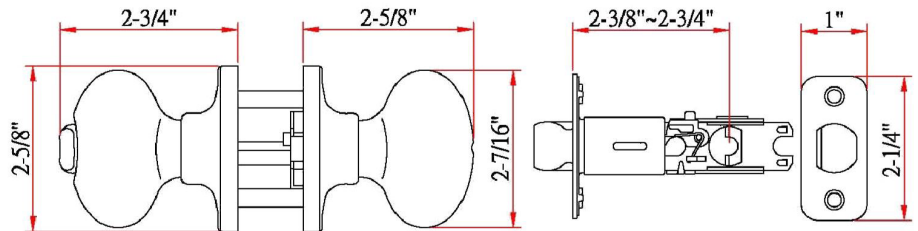

Pro Egg Bed and Bath Door Knob Satin Nickel

SPECIFICATIONS

MATERIAL CONSTRUCTION:	Brass	KEYWAY:	N/A
LOCK FUNCTION:	Privacy	REMOVABLE CORE:	No
DEADBOLT FUNCTION:	N/A	LATCH FACEPLATE I:	Round Corner
EXTERIOR MAX PROJECTION:	2.75"	LATCH BACKSET:	Adj: 2-3/8" - 2-3/4"
INTERIOR MAX PROJECTION:	2.75"	LATCH TYPE:	2 Way (fixed faceplate)
KOB VS. LEVER:	Knob	LATCHBOLT THROW DISTANCE:	0.5"
KNOB DIMENSIONS:	2.35" H x 1.57" W x 2.35" D	# PINS IN CYLINDER:	N/A
LEVER LENGTH:	N/A	ANTI-BUMP PIN INSTALLED:	N/A
ROSE DIMENSIONS:	2.63" H x 2.63" W x 2.63" D	# KEYS INCLUDED:	N/A
ROSETTE / ESCUTCHEON SHAPE:	Round	SPINDLE TYPE:	Half-Moon
CROSS BORE:	2.13"	MOUNTING HARDWARE INCLUDED:	Yes
EDGE BORE:	1"	TOOLS NEEDED FOR INSTALLATION:	Phillips Screwdriver
HANDING:	Reversible	ASSEMBLED WEIGHT:	1.05 lbs.
REKEYABLE?:	No		