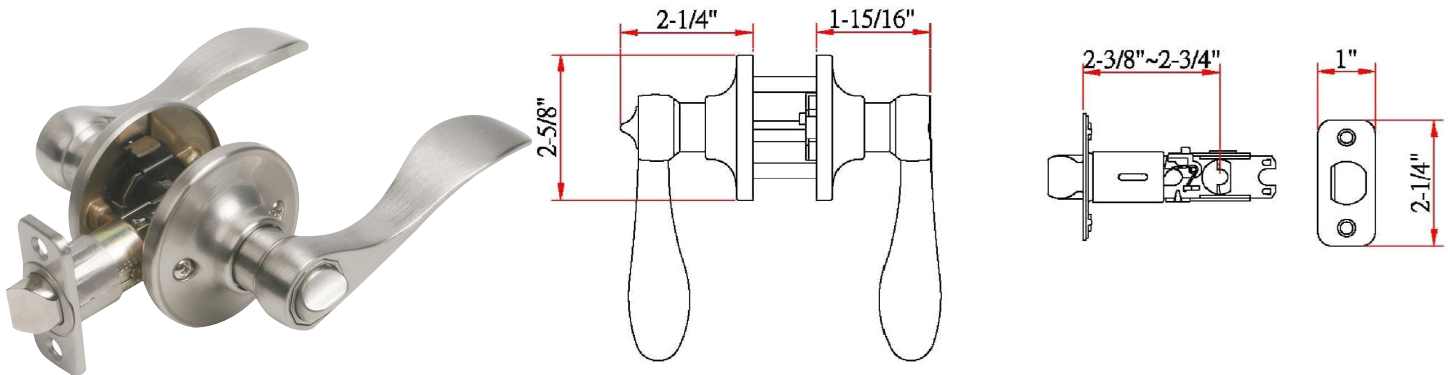

Springdale Bed and Bath Door Lever Satin Nickel

SPECIFICATIONS

MATERIAL CONSTRUCTION:	Brass	KEYWAY:	N/A
LOCK FUNCTION:	Privacy	REMOVABLE CORE:	No
DEADBOLT FUNCTION:	N/A	LATCH FACEPLATE I:	Round Corner
EXTERIOR MAX PROJECTION:	2.25"	LATCH BACKSET:	Adj; 2-3/8" - 2-3/4"
INTERIOR MAX PROJECTION:	2.25"	LATCH TYPE:	2 Way (fixed faceplate)
KOB VS. LEVER:	Lever	LATCHBOLT THROW DISTANCE:	0.5"
KNOB DIMENSIONS:	N/A	# PINS IN CYLINDER:	N/A
LEVER LENGTH:	3.67"	ANTI-BUMP PIN INSTALLED:	N/A
ROSE DIMENSIONS:	2.63" H x 2.63" W x 2.63" D	# KEYS INCLUDED:	N/A
ROSETTE / ESCUTCHEON SHAPE:	Round	SPINDLE TYPE:	Half-Moon
CROSS BORE:	2.13"	MOUNTING HARDWARE INCLUDED:	Yes
EDGE BORE:	1"	TOOLS NEEDED FOR INSTALLATION:	Phillips Screwdriver
HANDING:	Reversible	ASSEMBLED WEIGHT:	1.62 lbs.
REKEYABLE?:	No		