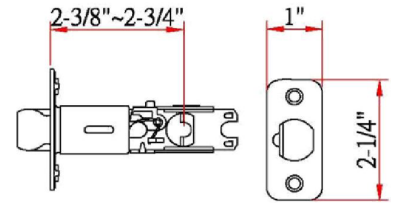

Scroll 6-Way Universal Entry Door Knob and Handle Satin Nickel

SPECIFICATIONS

MATERIAL CONSTRUCTION:	Steel/Zinc	KEYWAY:	KW
LOCK FUNCTION:	Entry Knob/Lever	REMOVABLE CORE:	N/A
DEADBOLT FUNCTION:		LATCH FACEPLATE I:	Universal (Drive In)
EXTERIOR MAX PROJECTION:	N/A	LATCH BACKSET:	N/A
INTERIOR MAX PROJECTION:	N/A	LATCH TYPE:	6 Way / Universal / Drive-in
KOB VS. LEVER:	Lever	LATCHBOLT THROW DISTANCE:	N/A
KNOB DIMENSIONS:	N/A	# PINS IN CYLINDER:	5
LEVER LENGTH:	N/A	ANTI-BUMP PIN INSTALLED:	N/A
ROSE DIMENSIONS:	N/A	# KEYS INCLUDED:	2
ROSETTE / ESCUTCHEON SHAPE:		SPINDLE TYPE:	N/A
CROSS BORE:	N/A	MOUNTING HARDWARE INCLUDED:	N/A
EDGE BORE:	N/A	TOOLS NEEDED FOR INSTALLATION:	N/A
HANDING:	Reversible	ASSEMBLED WEIGHT:	1.63 lbs.
REKEYABLE?:	N/A		