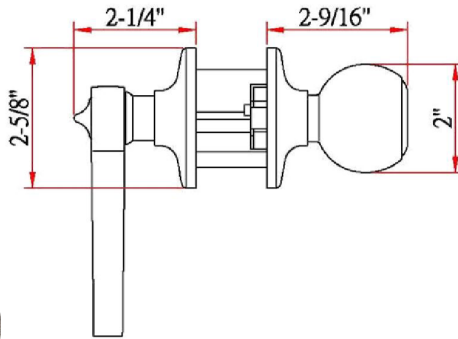

Scroll 6-Way Universal Entry Door Knob and Handle Satin Nickel

SPECIFICATIONS

MATERIAL CONSTRUCTION:	Steel/Zinc	KEYWAY:	KW
LOCK FUNCTION:	Entry Knob/Lever	REMOVABLE CORE:	N/A
DEADBOLT FUNCTION:		LATCH FACEPLATE I:	Universal (Drive In)
EXTERIOR MAX PROJECTION:	N/A	LATCH BACKSET:	N/A
INTERIOR MAX PROJECTION:	N/A	LATCH TYPE:	6 Way / Universal / Drive-in
KOB VS. LEVER:	Lever	LATCHBOLT THROW DISTANCE:	N/A
KNOB DIMENSIONS:	N/A	# PINS IN CYLINDER:	5
LEVER LENGTH:	N/A	ANTI-BUMP PIN INSTALLED:	N/A
ROSE DIMENSIONS:	N/A	# KEYS INCLUDED:	2
ROSETTE / ESCUTCHEON SHAPE:		SPINDLE TYPE:	N/A
CROSS BORE:	N/A	MOUNTING HARDWARE INCLUDED:	N/A
EDGE BORE:	N/A	TOOLS NEEDED FOR INSTALLATION:	N/A
HANDING:	Reversible	ASSEMBLED WEIGHT:	1.63 lbs.
REKEYABLE?:	N/A		