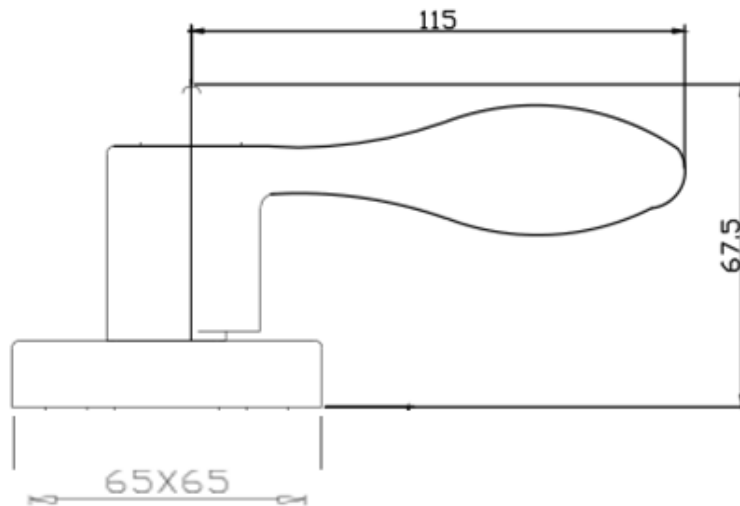

RONAN Dummy Lever

Specifications

Latch Type	—
Door Prep	—
Backset	—
Door Thickness	—
Cylinder	—
Faceplate	—
Strike	—
Latch Bolt	—
Door Handing	Non-handed. Reversible for Left or Right hand doors.
Keyway	—
Keyed Alike	—

Dimensions

Warranty & Compliances

Warranty	Limited Lifetime Mechanical / 5 year Finish
ANSI/BHMA	N/A
ADA	N/A
UL	N/A

Order Codes

Retail Box Pack	Right Hand	Left Hand
Satin Nickel (US15)	581249	582130
Oil Rubbed Bronze (US10B)	581199	582122