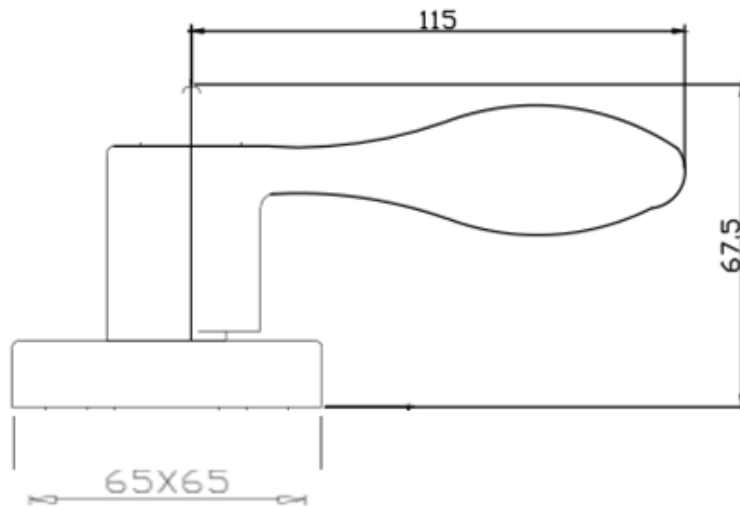

# RONAN Dummy Lever

## Specifications

Latch Type	—
Door Prep	—
Backset	—
Door Thickness	—
Cylinder	—
Faceplate	—
Strike	—
Latch Bolt	—
Door Handing	Non-handed. Reversible for Left or Right hand doors.
Keyway	—
Keyed Alike	—

## Dimensions

## Order Codes

<i>Retail Box Pack</i>	Right Hand	Left Hand
Satin Nickel (US15)	581249	582130
Oil Rubbed Bronze (US10B)	581199	582122

<b>Type:</b> <b>Job:</b> <b>Order Code:</b> <b>Approvals:</b>
--

Design House reserves the right to make changes in materials, specifications & models at any time. Design House also reserves the right to discontinue product without notice or obligation.