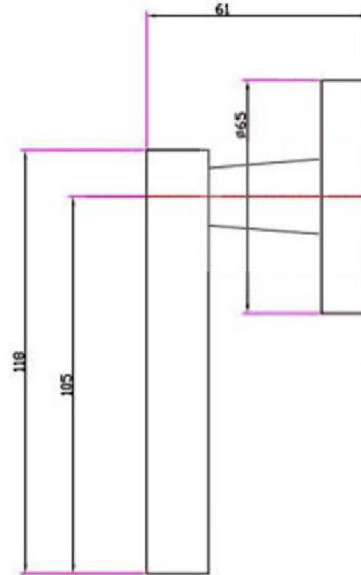

Eastport Dummy Lever Satin Nickel

SPECIFICATIONS

MATERIAL CONSTRUCTION:	Zinc	KEYWAY:	N/A
LOCK FUNCTION:	Dummy	REMOVABLE CORE:	No
DEADBOLT FUNCTION:	N/A	LATCH FACEPLATE I:	N/A
EXTERIOR MAX PROJECTION:	2.4"	LATCH BACKSET:	N/A
INTERIOR MAX PROJECTION:	2.4"	LATCH TYPE:	N/A
KOB VS. LEVER:	Lever	LATCHBOLT THROW DISTANCE:	N/A
KNOB DIMENSIONS:	N/A	# PINS IN CYLINDER:	N/A
LEVER LENGTH:	4.65"	ANTI-BUMP PIN INSTALLED:	N/A
ROSE DIMENSIONS:	2.56" H x 2.56" W x 2.56" D	# KEYS INCLUDED:	N/A
ROSETTE / ESCUTCHEON SHAPE:	Round	SPINDLE TYPE:	N/A
CROSS BORE:	2.13"	MOUNTING HARDWARE INCLUDED:	Yes
EDGE BORE:	1"	TOOLS NEEDED FOR INSTALLATION:	Phillips Screwdriver
HANDING:	Reversible	ASSEMBLED WEIGHT:	N/A
REKEYABLE?:	No		