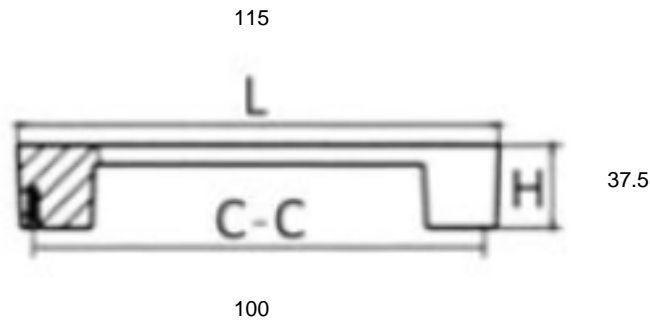

Deco Cabinet Pull

Specifications

Metal Material	100% Zinc alloy
Packaging	Poly bag
Mounting:	100 MM C-C
Hardware:	two 8-32 screws; included

Dimensions

Warranty & Compliances

Warranty	Limited 1 year warranty
ANSI/BHMA	N/A

Order Codes

Brushed Nickel	205401
Antique Brass	205419
Antique Pewter	205427

Type:
Job:
Order Code:
Approvals: