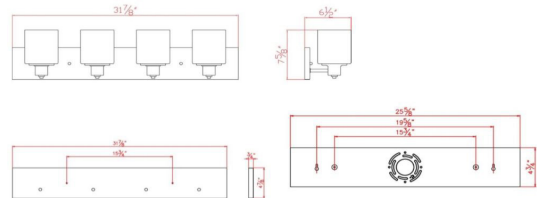

Dane 4-Light Vanity Light
Satin Nickel

SPECIFICATIONS

MOUNTING:	Wall Mount	LED BRIGHTNESS (LUMENS):	N/A
SLOPED CEILING ADAPTABLE:	No	LED COLOR CORRELATED TEMPERATURE (CCT):	N/A
LAMP TYPE 1:	4 lamps 60W Incandescent	LED COLOR RENDERING INDEX (CRI):	N/A
BULB INCLUDED:	No	LED EFFICACY:	N/A
WATTS PER BULB:	60W	LED AVERAGE RATED LIFE:	N/A
TOTAL WATTAGE:	240W	ENERGY EFFICIENT:	No
DIMMABLE:	Yes	LIGHTING AMPS:	N/A
MATERIAL CONSTRUCTION:	Steel	VOLTAGE:	120V
ASSEMBLED DIMENSIONS:	7.6" H x 32" L x 6.5" D		
WEIGHT:	6.40 lbs.		
BACKPLATE DIMENSIONS:	6.5" H x 31.875" W		
CANOPY/PLATE DIMENSIONS:	N/A		
GLASS/SHADE DIMENSIONS:	5.3" H x 4.75" L x 4.75" D		
GLASS/SHADE MATERIAL:	Glass		
GLASS/SHADE TYPE:	Frosted		
GLASS/SHADE COLOR:	White		