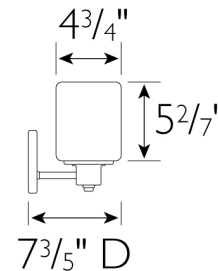

Dane 4-Light Vanity Light  
Satin Nickel

**SPECIFICATIONS**

MOUNTING:	Wall Mount	LED BRIGHTNESS (LUMENS):	N/A
SLOPED CEILING ADAPTABLE:	No	LED COLOR CORRELATED TEMPERATURE (CCT):	N/A
LAMP TYPE 1:	Maximum 60W Medium Base Bulb	LED COLOR RENDERING INDEX (CRI):	N/A
BULB INCLUDED:	No	LED EFFICACY:	N/A
WATTS PER BULB:	60W	LED AVERAGE RATED LIFE:	N/A
TOTAL WATTAGE:	240W	ENERGY EFFICIENT:	No
DIMMABLE:	Yes	LIGHTING AMPS:	N/A
MATERIAL CONSTRUCTION:	Steel	VOLTAGE:	120V
ASSEMBLED DIMENSIONS:	7.6" H x 32" L x 6.5" D		
WEIGHT:	6.40 lbs.		
BACKPLATE DIMENSIONS:	6.5" H x 31.875" W		
CANOPY/PLATE DIMENSIONS:	N/A		
GLASS/SHADE DIMENSIONS:	5.3" H x 4.75" L x 4.75" D		
GLASS/SHADE MATERIAL:	Glass		
GLASS/SHADE TYPE:	Frosted		
GLASS/SHADE COLOR:	White		