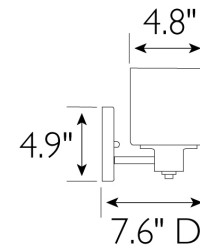

Dane 3-Light Vanity Light
Satin Nickel

SPECIFICATIONS

MOUNTING:	Wall Mount	LED BRIGHTNESS (LUMENS):	N/A
SLOPED CEILING ADAPTABLE:	No	LED COLOR CORRELATED TEMPERATURE (CCT):	N/A
LAMP TYPE 1:	3 lamps 60W Incandescent	LED COLOR RENDERING INDEX (CRI):	N/A
BULB INCLUDED:	No	LED EFFICACY:	N/A
WATTS PER BULB:	60W	LED AVERAGE RATED LIFE:	N/A
TOTAL WATTAGE:	180W	ENERGY EFFICIENT:	No
DIMMABLE:	Yes	LIGHTING AMPS:	N/A
MATERIAL CONSTRUCTION:	Steel	VOLTAGE:	120V
ASSEMBLED DIMENSIONS:	6.5" H x 24" L x 7.6" D		
WEIGHT:	4.80 lbs.		
BACKPLATE DIMENSIONS:	4.9" H x 24" W		
CANOPY/PLATE DIMENSIONS:	N/A		
GLASS/SHADE DIMENSIONS:	5.3" H x 4.75" L x 4.75" D		
GLASS/SHADE MATERIAL:	Glass		
GLASS/SHADE TYPE:	Frosted		
GLASS/SHADE COLOR:	White		