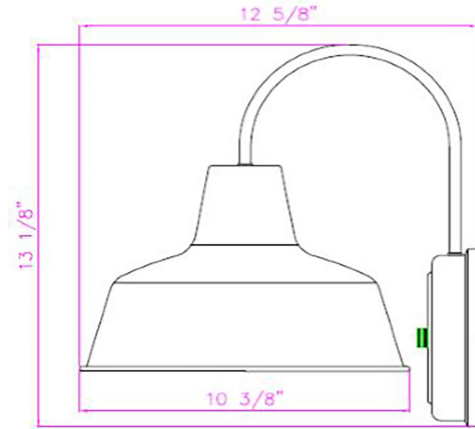

Mason | Light Outdoor Wall Light 10"
Galvanized

SPECIFICATIONS

MOUNTING:	Wall Mount	LED BRIGHTNESS (LUMENS):	N/A
SLOPED CEILING ADAPTABLE:	N/A	LED COLOR CORRELATED TEMPERATURE (CCT):	N/A
LAMP TYPE 1:	1 lamp 60W Incandescent A19 Medium base bulb	LED COLOR RENDERING INDEX (CRI):	N/A
BULB INCLUDED:	No	LED EFFICACY:	N/A
WATTS PER BULB:	60W	LED AVERAGE RATED LIFE:	N/A
TOTAL WATTAGE:	60W	ENERGY EFFICIENT:	No
DIMMABLE:	Yes	LIGHTING AMPS:	0.5
MATERIAL CONSTRUCTION:	Steel	VOLTAGE:	120V
ASSEMBLED DIMENSIONS:	10.38" L x 13.13" H x 12.63" D		
WEIGHT:	1.65 lbs.		
BACKPLATE DIMENSIONS:	6.13" H x 6.13" W		
CANOPY CEILING DIMENSIONS:	N/A		
GLASS/SHADE DIMENSIONS:	7"H x 10.38" D		
GLASS/SHADE MATERIAL:	Metal		
GLASS/SHADE TYPE:	N/A		
GLASS/SHADE COLOR:	Galvanized		