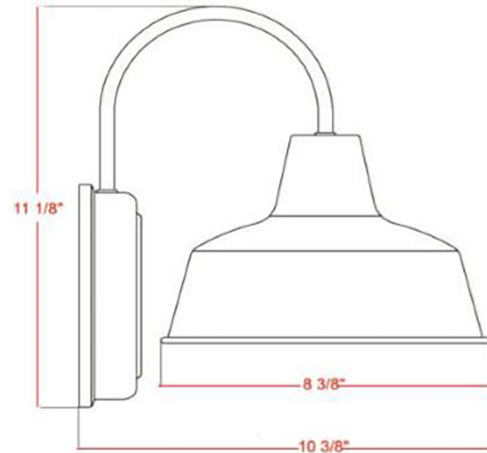

Mason I Light Outdoor Wall Light 8"
Forest Green

SPECIFICATIONS

MOUNTING:	Wall Mount
SLOPED CEILING ADAPTABLE:	N/A
LAMP TYPE 1:	1 lamp 60W Incandescent A19 Medium base bulb
BULB INCLUDED:	No
WATTS PER BULB:	60W
TOTAL WATTAGE:	60W
DIMMABLE:	Yes
MATERIAL CONSTRUCTION:	Steel
ASSEMBLED DIMENSIONS:	8.38" L x 11" H x 10.5" D
WEIGHT:	1.45 lbs.

BACKPLATE DIMENSIONS:	6.13" H x 6.13" W
CANOPY CEILING DIMENSIONS:	N/A
GLASS/SHADE DIMENSIONS:	5.5" H x 8.25" L x 8.25" D
GLASS/SHADE MATERIAL:	Metal
GLASS/SHADE TYPE:	N/A
GLASS/SHADE COLOR:	Green

WARRANTY:	10-Year limited warranty
UL/ETL CERTIFICATION:	UL
WET/DRY/DAMP LISTING:	Wet
ADA COMPLIANT:	No
ENERGY STAR CERTIFIED:	No