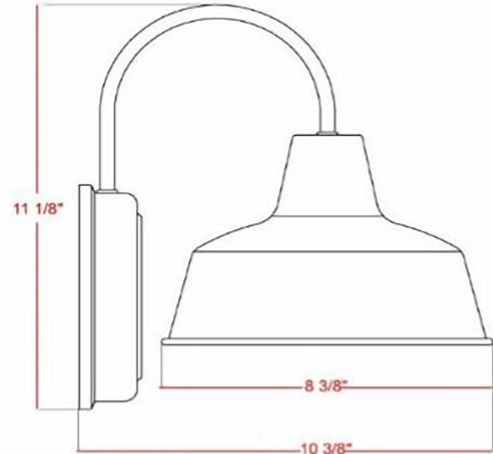

Mason I Light Outdoor Wall Light 8"  
Navy Blue

**SPECIFICATIONS**

<b>MOUNTING:</b>	Wall Mount	<b>LED BRIGHTNESS (LUMENS):</b>	N/A
<b>SLOPED CEILING ADAPTABLE:</b>	N/A	<b>LED COLOR CORRELATED TEMPERATURE (CCT):</b>	N/A
<b>LAMP TYPE 1:</b>	1 lamp 60W Incandescent A19 Medium base bulb	<b>LED COLOR RENDERING INDEX (CRI):</b>	N/A
<b>BULB INCLUDED:</b>	No	<b>LED EFFICACY:</b>	N/A
<b>WATTS PER BULB:</b>	60W	<b>LED AVERAGE RATED LIFE:</b>	N/A
<b>TOTAL WATTAGE:</b>	60W	<b>ENERGY EFFICIENT:</b>	No
<b>DIMMABLE:</b>	Yes	<b>LIGHTING AMPS:</b>	0.5
<b>MATERIAL CONSTRUCTION:</b>	Steel	<b>VOLTAGE:</b>	120V
<b>ASSEMBLED DIMENSIONS:</b>	8.38" L x 11" H x 10.5" D		
<b>WEIGHT:</b>	1.45 lbs.		
<b>BACKPLATE DIMENSIONS:</b>	6.13" H x 6.13" W		
<b>CANOPY CEILING DIMENSIONS:</b>	N/A		
<b>GLASS/SHADE DIMENSIONS:</b>	5.5" H x 8.25" L x 8.25" D		
<b>GLASS/SHADE MATERIAL:</b>	Metal		
<b>GLASS/SHADE TYPE:</b>	N/A		
<b>GLASS/SHADE COLOR:</b>	Blue		