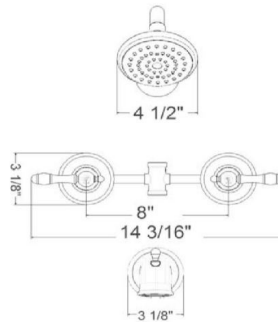

# Oakmont 2-Handle Bath and Shower Trim with Valve

### SPECIFICATIONS

<b>MATERIAL:</b>	Hybrid	<b>WEIGHT:</b>	4.8 lbs.
<b>HANDLE MATERIAL:</b>	Zinc	<b>PVD FINISH:</b>	No
<b>SPOUT MATERIAL:</b>	N/A	<b>ESCUTCHEON INCLUDED:</b>	N/A
<b>CARTRIDGE MATERIAL:</b>	Washerless	<b>VALVE INCLUDED:</b>	Yes
<b>WATERWAY MATERIAL:</b>	Brass	<b>PRESSURE BALANCED VALVE:</b>	No
<b>VALVE MATERIAL:</b>	Brass	<b>TYPE OF SHOWER HEAD:</b>	Wall Mount
<b>DRAIN MATERIAL:</b>	N/A	<b>SHOWER HEAD FUNCTIONS (QTY):</b>	1
<b>FAUCET TYPE:</b>	Bath & Shower Trim	<b>SHOWER HEAD NOZZLE TYPE:</b>	Raised
<b>SPOUT REACH:</b>	4.96"	<b>SHOWER HEAD SHAPE:</b>	Round
<b>FLOW RATE:</b>	1.8 GPM	<b>SHOWER HEAD PUSH BUTTON:</b>	No
<b>LOW FLOW:</b>	Yes	<b>TUB SPOUT TYPE:</b>	Slip-On
<b>HANDLES CONFIGURATION:</b>	Double Handle	<b>TUB SPOUT DIVERTER INCLUDED:</b>	Yes
<b>HANDLE REACH:</b>	3.09"		
<b>QUICK ATTACH INCLUDED:</b>	Yes		
<b>DIMENSIONS:</b>	5" H x 11" L x 6" D		