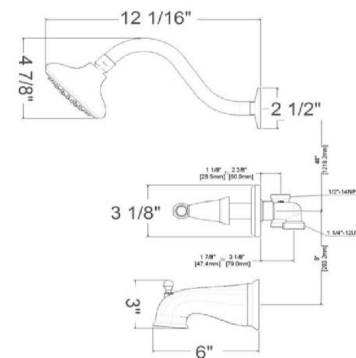

# Oakmont 2-Handle Bath and Shower Trim with Valve

### SPECIFICATIONS

<b>MATERIAL:</b>	Hybrid	<b>WEIGHT:</b>	4.8 lbs.
<b>HANDLE MATERIAL:</b>	Zinc	<b>PVD FINISH:</b>	No
<b>SPOUT MATERIAL:</b>	N/A	<b>ESCUTCHEON INCLUDED:</b>	N/A
<b>CARTRIDGE MATERIAL:</b>	Washerless	<b>VALVE INCLUDED:</b>	Yes
<b>WATERWAY MATERIAL:</b>	Brass	<b>PRESSURE BALANCED VALVE:</b>	No
<b>VALVE MATERIAL:</b>	Brass	<b>TYPE OF SHOWER HEAD:</b>	Wall Mount
<b>DRAIN MATERIAL:</b>	N/A	<b>SHOWER HEAD FUNCTIONS (QTY):</b>	1
<b>FAUCET TYPE:</b>	Bath & Shower Trim	<b>SHOWER HEAD NOZZLE TYPE:</b>	Raised
<b>SPOUT REACH:</b>	4.96"	<b>SHOWER HEAD SHAPE:</b>	Round
<b>FLOW RATE:</b>	1.8 GPM	<b>SHOWER HEAD PUSH BUTTON:</b>	No
<b>LOW FLOW:</b>	Yes	<b>TUB SPOUT TYPE:</b>	Slip-On
<b>HANDLES CONFIGURATION:</b>	Double Handle	<b>TUB SPOUT DIVERTER INCLUDED:</b>	Yes
<b>HANDLE REACH:</b>	3.09"		
<b>QUICK ATTACH INCLUDED:</b>	Yes		
<b>DIMENSIONS:</b>	5" H x 11" L x 6" D		