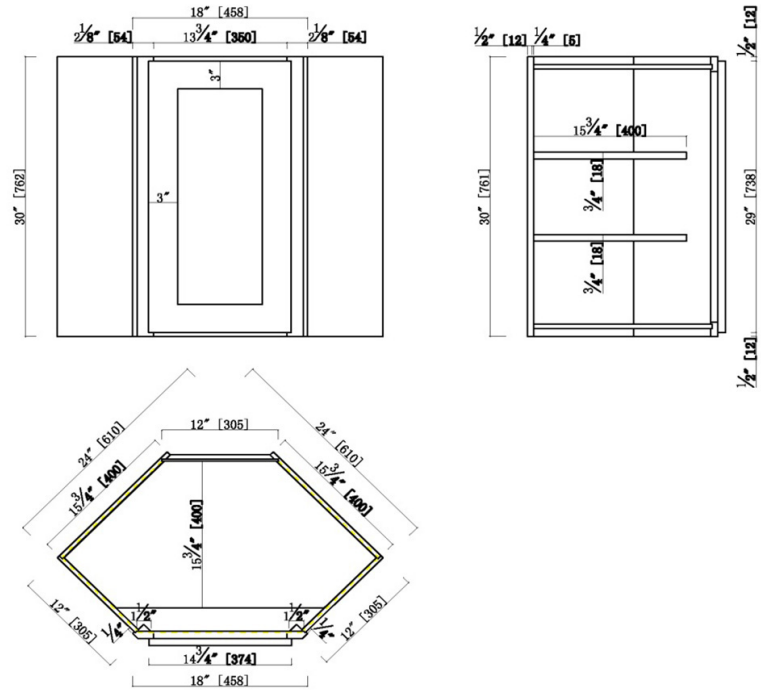

Brookings Corner Wall Kitchen Cabinet 24x30x12 Espresso

SPECIFICATIONS

MATERIAL CONSTRUCTION:	Wood	NUMBER OF SHELVES:	2
WOOD SPECIES:	Maple	SHELF STYLE:	Flat
ASSEMBLED DIMENSIONS:	30" H x 24" L x 12" D	ADJUSTIBLE SHELVES:	Yes
ASSEMBLED WEIGHT:	50.84 lbs.	SHELF ADJUSTIBILITY INCREMENTS:	2.5"
KITCHEN CABINET TYPE:	Corner Wall	SHELF DIMENSIONS:	22.5" W x 10.25" D
MOUNTING TYPE:	Wall Mount	SHELF THICKNESS:	0.75"
CONSTRUCTION TYPE:	Face Frame	SHELF MATERIAL:	Plywood
HINGE STYLE:	Soft Close	FACE FRAME MATERIAL:	Solid Maple
DOOR STYLE:	1 Wood shaker door, reversible	SIDES MATERIAL:	Plywood
DRAWER DIMENSIONS 1:	N/A	BOTTOM MATERIAL:	Plywood
DRAWER DIMENSIONS 2:	N/A	BACK PANEL MATERIAL:	Plywood
DRAWER DIMENSIONS 3:	N/A	BACK BRACE MATERIAL:	Wood
DWR BOX MATERIAL:	N/A	TOE KICK INSET WIDTH:	N/A
DWR CONSTRUCTION:	N/A	TOOLS NEEDED FOR INSTALLATION:	Phillips Screwdriver Mallet Wood Glue
DWR GLIDE:	N/A	FASTENER TYPE:	Wood Screw
FAKE DWR QTY:	0		
FAKE DWR LOCATION:	N/A		