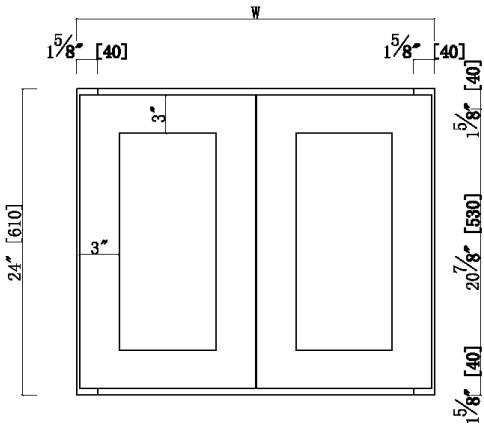

Dimensions

W3624	36"
W3324	33"
W3024	30"
W2724	27"
W2424	24"
Item Name	W

Warranty & Compliances

Warranty: Limited 1 year warranty
California 93120: Compliant

Order Codes & Finishes/Colors

Espresso Finish	DHI#
24" x 12" x 24"	562165
27" x 12" x 24"	562173
24" x 12" x 24"	562181
33" x 12" x 24"	562199
36" x 12" x 24"	562207
White Finish	DHI#
24" x 12" x 24"	561571
27" x 12" x 24"	561589
24" x 12" x 24"	561597
33" x 12" x 24"	561605
36" x 12" x 24"	561613

Type:
Job:
Order Code:
Approvals: