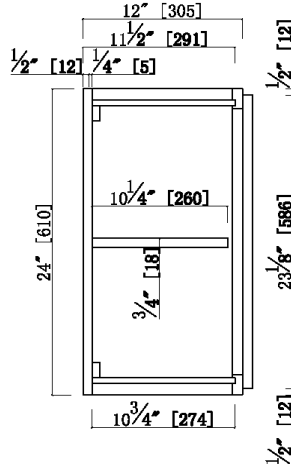

Dimensions

W3624	36"
W3324	33"
W3024	30"
W2724	27"
W2424	24"
Item Name	W

Warranty & Compliances

Warranty: Limited 1 year warranty
California 93120: Compliant

Order Codes & Finishes/Colors

Espresso Finish	DHI#
24" x 12" x 24"	562165
27" x 12" x 24"	562173
24" x 12" x 24"	562181
33" x 12" x 24"	562199
36" x 12" x 24"	562207
White Finish	DHI#
24" x 12" x 24"	561571
27" x 12" x 24"	561589
24" x 12" x 24"	561597
33" x 12" x 24"	561605
36" x 12" x 24"	561613

Type:
Job:
Order Code:
Approvals: