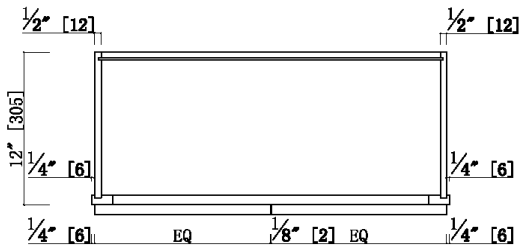

Dimensions

W3624	36"
W3324	33"
W3024	30"
W2724	27"
W2424	24"
Item Name	W

Warranty & Compliances

Warranty: Limited 1 year warranty
California 93120: Compliant

Order Codes & Finishes/Colors

Espresso Finish	DHI#
24" x 12" x 24"	562165
27" x 12" x 24"	562173
24" x 12" x 24"	562181
33" x 12" x 24"	562199
36" x 12" x 24"	562207
White Finish	DHI#
24" x 12" x 24"	561571
27" x 12" x 24"	561589
24" x 12" x 24"	561597
33" x 12" x 24"	561605
36" x 12" x 24"	561613

Type:
Job:
Order Code:
Approvals: