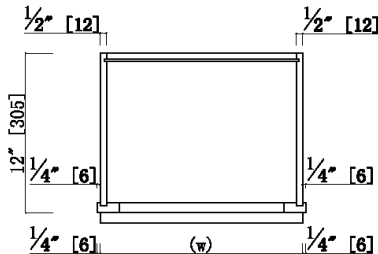

Dimensions

W2124	21"	20.5"
W1824	18"	17.5"
W1524	15"	14.5"
W1224	12"	11.5"
Item Name	W	(w)

Warranty & Compliances

Warranty Limited 1 year warranty
California 93120 Compliant

Order Codes & Finishes/Colors

Espresso Finish   **DHI#**
12" x 12" x 24"   562124
15" x 12" x 24"   562132
18" x 12" x 24"   562140
21" x 12" x 24"   562157

White Finish   **DHI#**
12" x 12" x 24"   561530
15" x 12" x 24"   561548
18" x 12" x 24"   561555
21" x 12" x 24"   561563

Type: _____
Job: _____
Order Code: _____
Approvals: _____