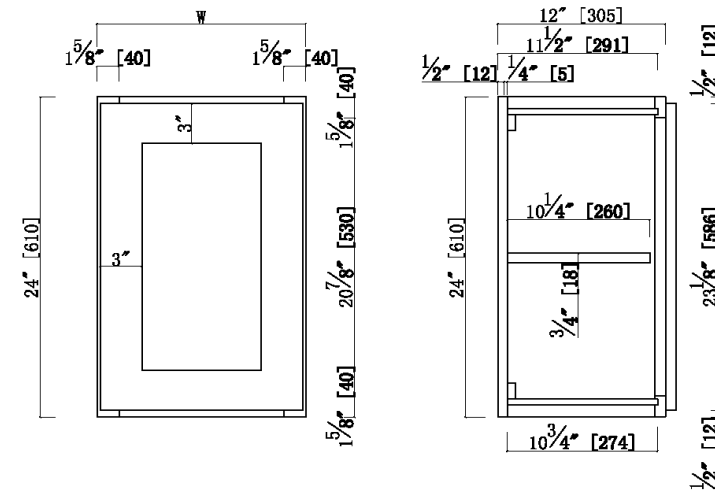

Dimensions

W2124	21"	20.5"
W1824	18"	17.5"
W1524	15"	14.5"
W1224	12"	11.5"
Item Name	W	(w)

Warranty & Compliances

Warranty Limited 1 year warranty
California 93120 Compliant

Order Codes & Finishes/Colors

Espresso Finish   **DHI#**
12" x 12" x 24"   562124
15" x 12" x 24"   562132
18" x 12" x 24"   562140
21" x 12" x 24"   562157

White Finish   **DHI#**
12" x 12" x 24"   561530
15" x 12" x 24"   561548
18" x 12" x 24"   561555
21" x 12" x 24"   561563

Type: _____
Job: _____
Order Code: _____
Approvals: _____