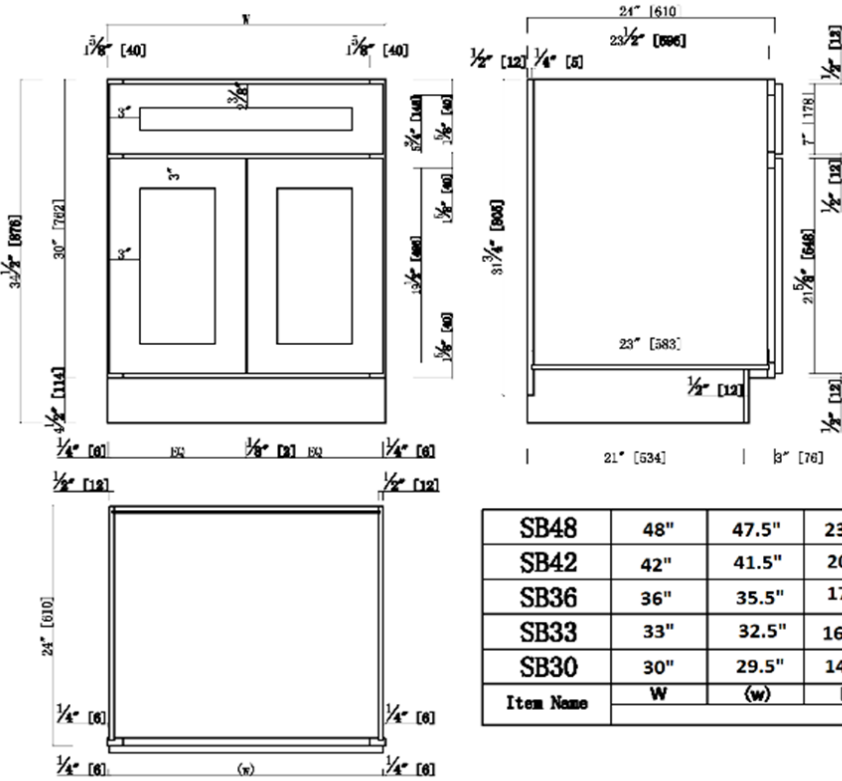

Dimensions

SB48	48"	47.5"	23.75"
SB42	42"	41.5"	20.75"
SB36	36"	35.5"	17.75"
SB33	33"	32.5"	16.25"
SB30	30"	29.5"	14.75"
Item Name	W	(w)	EQ

Warranty & Compliances

Warranty: Limited 1 year warranty
California 93120: Compliant

Order Codes & Finishes/Colors

Espresso Finish	DHI#
30" x 24" x 34.5"	562066
33" x 24" x 34.5"	562074
36" x 24" x 34.5"	562082
42" x 24" x 34.5"	562090
48" x 24" x 34.5"	562108

White Finish	DHI#
30" x 24" x 34.5"	561472
33" x 24" x 34.5"	561480
36" x 24" x 34.5"	561498
42" x 24" x 34.5"	561506
48" x 24" x 34.5"	561514

Type:

Job:

Order Code:

Approvals: