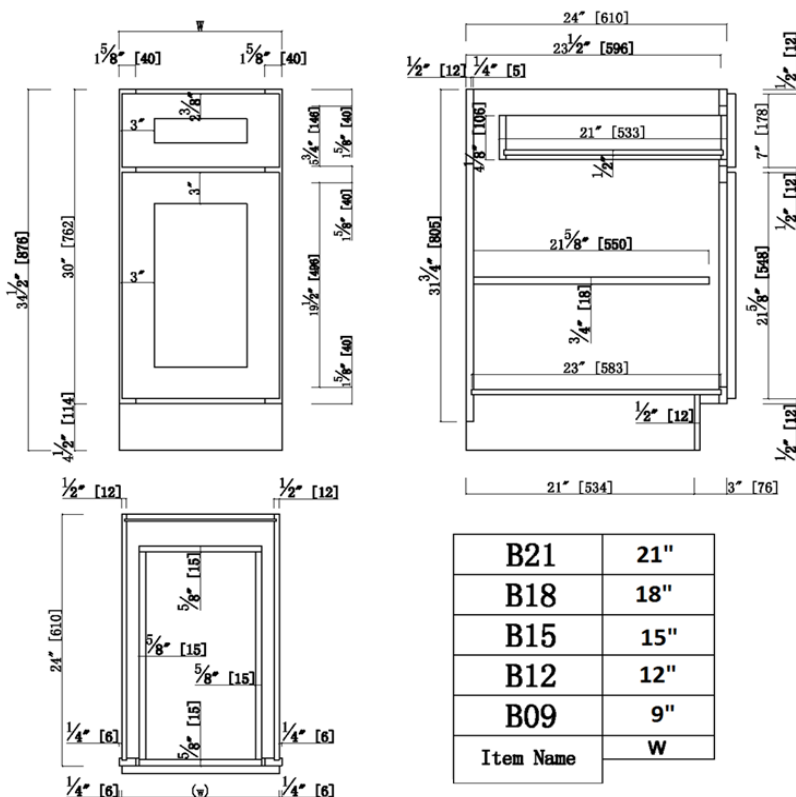

Dimensions

Warranty & Compliances

Warranty Limited 1 year warranty
California 93120 Compliant

Order Codes & Finishes/Colors

Espresso Finish	Full Assembly Item#	RTA Item#
9" x 24" x 34.5"	613596	561902
12" x 24" x 34.5"	613604	561910
15" x 24" x 34.5"	613612	561928
18" x 24" x 34.5"	613620	561936
21" x 24" x 34.5"	613638	561944
White Finish	Full Assembly Item#	RTA Item#
9" x 24" x 34.5"	613117	561316
12" x 24" x 34.5"	613125	561324
15" x 24" x 34.5"	613133	561332
18" x 24" x 34.5"	613141	561340
21" x 24" x 34.5"	613158	561357

Type:
Job:
Order Code:
Approvals: