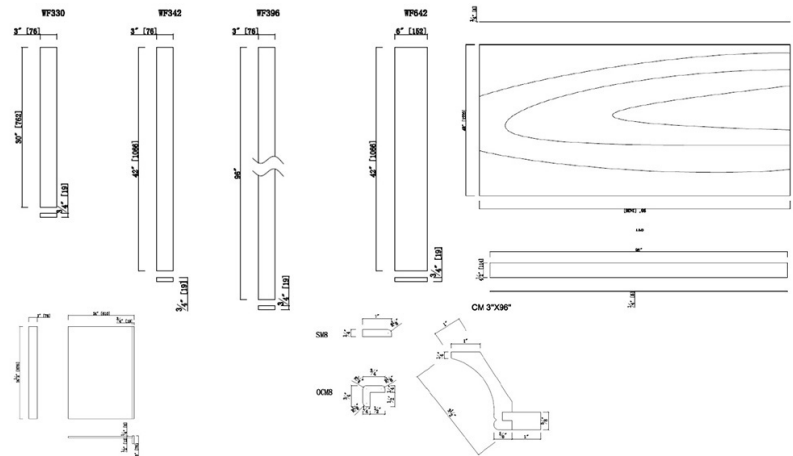

Brookings Kitchen Cabinet Dishwasher Panel 24x34.5x0.75

White

SPECIFICATIONS

MATERIAL CONSTRUCTION:	Wood	NUMBER OF SHELVES:	0
WOOD SPECIES:	Maple	SHELF STYLE:	N/A
ASSEMBLED DIMENSIONS:	34.5" H x 24" L x 0.75" D	ADJUSTIBLE SHELVES:	N/A
ASSEMBLED WEIGHT:	49.73 lbs.	SHELF ADJUSTIBILITY INCREMENTS:	N/A
KITCHEN CABINET TYPE:	Filler	SHELF DIMENSIONS:	N/A
MOUNTING TYPE:	N/A	SHELF THICKNESS:	N/A
CONSTRUCTION TYPE:	Face Frame	SHELF MATERIAL:	N/A
HINGE STYLE:	N/A	FACE FRAME MATERIAL:	Solid Maple
DOOR STYLE:	N/A	SIDES MATERIAL:	Plywood
DRAWER DIMENSIONS 1:	N/A	BOTTOM MATERIAL:	Plywood
DRAWER DIMENSIONS 2:	N/A	BACK PANEL MATERIAL:	Plywood
DRAWER DIMENSIONS 3:	N/A	BACK BRACE MATERIAL:	Wood
DWR BOX MATERIAL:	N/A	TOE KICK INSET WIDTH:	N/A
DWR CONSTRUCTION:	N/A	TOOLS NEEDED FOR INSTALLATION:	Phillips Screwdriver Wood Glue Mallet
DWR GLIDE:	N/A	FASTENER TYPE:	N/A
FAKE DWR QTY:	0		
FAKE DWR LOCATION:	N/A		