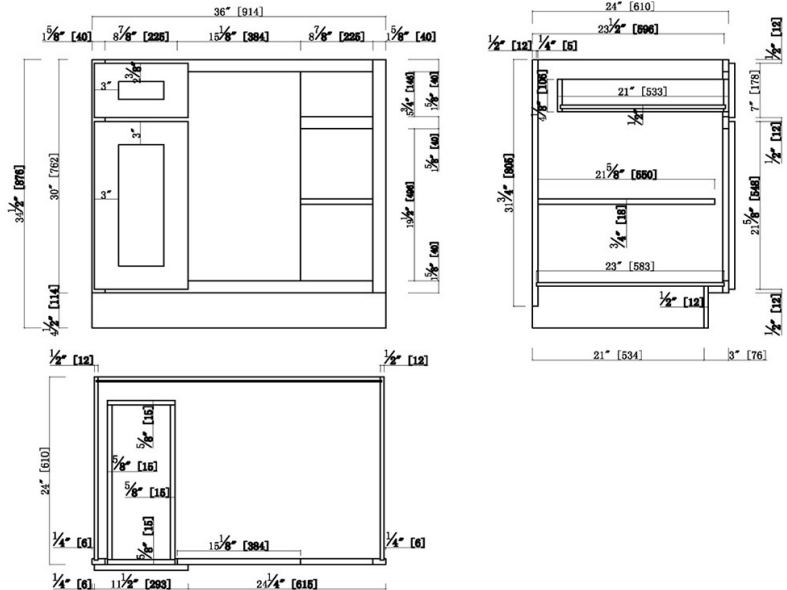

## Brookings Unassembled Shaker Blind Base Kitchen Cabinet 36x34.5x24 White

### SPECIFICATIONS

<b>MATERIAL CONSTRUCTION:</b>	Wood	<b>NUMBER OF SHELVES:</b>	1
<b>WOOD SPECIES:</b>	Maple	<b>SHELF STYLE:</b>	Flat
<b>ASSEMBLED DIMENSIONS:</b>	34.5" H x 36" L x 24" D	<b>ADJUSTIBLE SHELVES:</b>	Yes
<b>ASSEMBLED WEIGHT:</b>	70.01 lbs.	<b>SHELF ADJUSTIBILITY INCREMENTS:</b>	2.5"
<b>KITCHEN CABINET TYPE:</b>	Base	<b>SHELF DIMENSIONS:</b>	34.5" W x 10.25" D
<b>MOUNTING TYPE:</b>	Floor Mount	<b>SHELF THICKNESS:</b>	0.75"
<b>CONSTRUCTION TYPE:</b>	Face Frame	<b>SHELF MATERIAL:</b>	Plywood
<b>HINGE STYLE:</b>	Soft Close	<b>FACE FRAME MATERIAL:</b>	Solid Maple
<b>DOOR STYLE:</b>	1 HDF shaker door, reversible	<b>SIDES MATERIAL:</b>	Plywood
<b>DRAWER DIMENSIONS 1:</b>	4.17" H x 21" L x 8.3" D	<b>BOTTOM MATERIAL:</b>	Plywood
<b>DRAWER DIMENSIONS 2:</b>	N/A	<b>BACK PANEL MATERIAL:</b>	Plywood
<b>DRAWER DIMENSIONS 3:</b>	N/A	<b>BACK BRACE MATERIAL:</b>	Wood
<b>DWR BOX MATERIAL:</b>	SOLID WOOD	<b>TOE KICK INSET WIDTH:</b>	3"
<b>DWR CONSTRUCTION:</b>	Dove Tail	<b>TOOLS NEEDED FOR INSTALLATION:</b>	Phillips Screwdriver Mallet Wood Glue
<b>DWR GLIDE:</b>	Dove Tail	<b>FASTENER TYPE:</b>	Wood Screw
<b>FAKE DWR QTY:</b>	0		
<b>FAKE DWR LOCATION:</b>	N/A		
<b>WARRANTY:</b>	1-Year limited warranty		
<b>LEGAL FOR SALE IN CALIFORNIA:</b>	Yes		
<b>CARB COMPLIANT:</b>	CARB Phase 2		
<b>TSCA TITLE IV COMPLIANT:</b>	Yes		