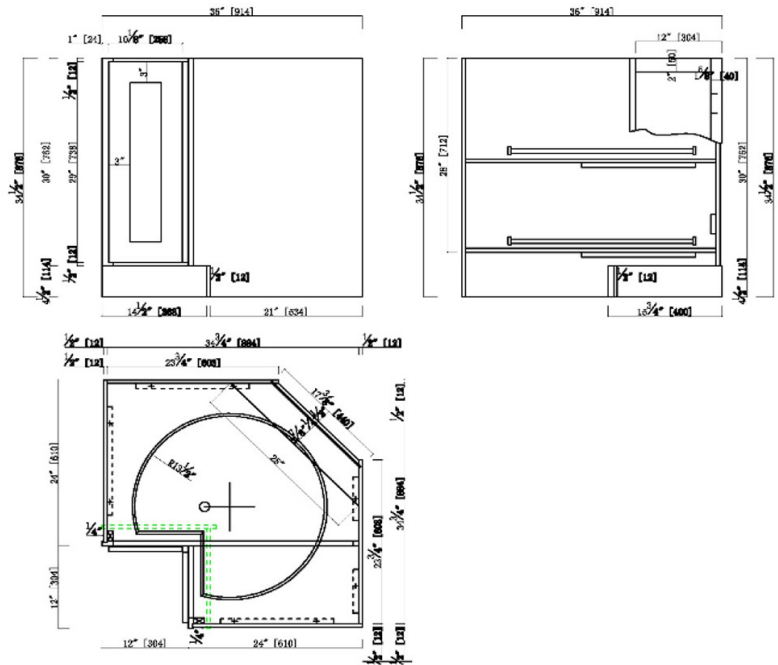

Brookings Unassembled Shaker Lazy Susan Kitchen Cabinet 36x34.5x24 White

SPECIFICATIONS

MATERIAL CONSTRUCTION:	Wood	NUMBER OF SHELVES:	1
WOOD SPECIES:	Maple	SHELF STYLE:	Turntable
ASSEMBLED DIMENSIONS:	34.5" H x 36" L x 24" D	ADJUSTIBLE SHELVES:	No
ASSEMBLED WEIGHT:	104.96 lbs.	SHELF ADJUSTIBILITY INCREMENTS:	N/A
KITCHEN CABINET TYPE:	Lazy Susan	SHELF DIMENSIONS:	34.5" W x 34.5" D
MOUNTING TYPE:	Floor Mount	SHELF THICKNESS:	0.75"
CONSTRUCTION TYPE:	Face Frame	SHELF MATERIAL:	Plywood
HINGE STYLE:	Soft Close	FACE FRAME MATERIAL:	Solid Maple
DOOR STYLE:	1 HDF shaker door, reversible	SIDES MATERIAL:	Plywood
DRAWER DIMENSIONS 1:	N/A	BOTTOM MATERIAL:	Plywood
DRAWER DIMENSIONS 2:	N/A	BACK PANEL MATERIAL:	Plywood
DRAWER DIMENSIONS 3:	N/A	BACK BRACE MATERIAL:	Wood
DWR BOX MATERIAL:	N/A	TOE KICK INSET WIDTH:	3"
DWR CONSTRUCTION:	N/A	TOOLS NEEDED FOR INSTALLATION:	Phillips Screwdriver Mallet Wood Glue
DWR GLIDE:	N/A	FASTENER TYPE:	Wood Screw
FAKE DWR QTY:	0		
FAKE DWR LOCATION:	N/A		