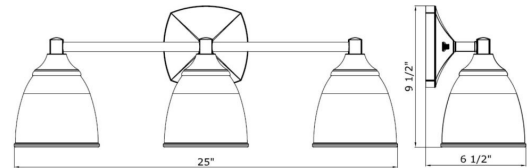

Perth 3-Light Vanity Light
Satin Nickel

SPECIFICATIONS

MOUNTING:	Wall Mount	LED BRIGHTNESS (LUMENS):	N/A
SLOPED CEILING ADAPTABLE:	No	LED COLOR CORRELATED TEMPERATURE (CCT):	N/A
LAMP TYPE 1:	3 lamps 60W Incandescent	LED COLOR RENDERING INDEX (CRI):	N/A
BULB INCLUDED:	No	LED EFFICACY:	N/A
WATTS PER BULB:	60W	LED AVERAGE RATED LIFE:	N/A
TOTAL WATTAGE:	180W	ENERGY EFFICIENT:	No
DIMMABLE:	Yes	LIGHTING AMPS:	0.5
MATERIAL CONSTRUCTION:	Steel	VOLTAGE:	120V
ASSEMBLED DIMENSIONS:	9.5" H x 25" L x 6.5" D		
WEIGHT:	6.00 lbs.		
BACKPLATE DIMENSIONS:	5.5" H x 5.5" W		
CANOPY/PLATE DIMENSIONS:	N/A		
GLASS/SHADE DIMENSIONS:	5.25" H x " L x 5.38" D		
GLASS/SHADE MATERIAL:	Glass		
GLASS/SHADE TYPE:	Frosted		
GLASS/SHADE COLOR:	N/A		