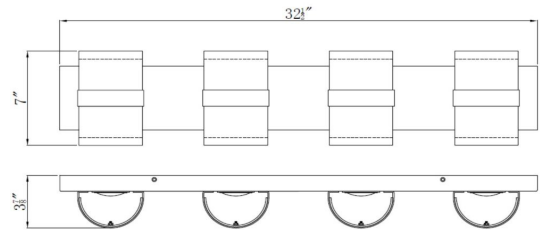

Haswell 4-Light LED Wall Light  
Polished Chrome

**SPECIFICATIONS**

<b>MOUNTING:</b>	Wall Mount	<b>LED BRIGHTNESS (LUMENS):</b>	1068
<b>SLOPED CEILING ADAPTABLE:</b>	No	<b>LED COLOR CORRELATED TEMPERATURE (CCT):</b>	3000K
<b>LAMP TYPE 1:</b>	4 lamps 6W LED	<b>LED COLOR RENDERING INDEX (CRI):</b>	80
<b>BULB INCLUDED:</b>	No	<b>LED EFFICACY:</b>	59.11
<b>WATTS PER BULB:</b>	6W	<b>LED AVERAGE RATED LIFE:</b>	35000h hours
<b>TOTAL WATTAGE:</b>	24W	<b>ENERGY EFFICIENT:</b>	Yes
<b>DIMMABLE:</b>	No	<b>LIGHTING AMPS:</b>	0.5
<b>MATERIAL CONSTRUCTION:</b>	Steel	<b>VOLTAGE:</b>	120V
<b>ASSEMBLED DIMENSIONS:</b>	7" H x 3.88" L x 32.5" D		
<b>WEIGHT:</b>	7.00 lbs.		
<b>BACKPLATE DIMENSIONS:</b>	4.75" H x 32.5" W		
<b>CANOPY/PLATE DIMENSIONS:</b>	N/A		
<b>GLASS/SHADE DIMENSIONS:</b>	7" H x 2.13" L x 4.38" D		
<b>GLASS/SHADE MATERIAL:</b>	Acrylic		
<b>GLASS/SHADE TYPE:</b>	Frosted		
<b>GLASS/SHADE COLOR:</b>	N/A		