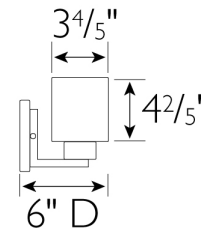

Dove Creek 4-Light Vanity Light Satin Nickel

SPECIFICATIONS

MOUNTING:	Wall Mount	LED BRIGHTNESS (LUMENS):	N/A
SLOPED CEILING ADAPTABLE:	No	LED COLOR CORRELATED TEMPERATURE (CCT):	N/A
LAMP TYPE 1:	Maximum 60W Medium Base Bulb	LED COLOR RENDERING INDEX (CRI):	N/A
BULB INCLUDED:	No	LED EFFICACY:	N/A
WATTS PER BULB:	60W	LED AVERAGE RATED LIFE:	N/A
TOTAL WATTAGE:	240W	ENERGY EFFICIENT:	No
DIMMABLE:	Yes	LIGHTING AMPS:	N/A
MATERIAL CONSTRUCTION:	Steel	VOLTAGE:	120V
ASSEMBLED DIMENSIONS:	6.5" H x 32" L x 6" D		
WEIGHT:	8.50 lbs.		
BACKPLATE DIMENSIONS:	4.92" H x 32" W		
CANOPY/PLATE DIMENSIONS:	N/A		
GLASS/SHADE DIMENSIONS:	4.4" H x 5.4" L x 3.8" D		
GLASS/SHADE MATERIAL:	Glass		
GLASS/SHADE TYPE:	Frosted		
GLASS/SHADE COLOR:	White		