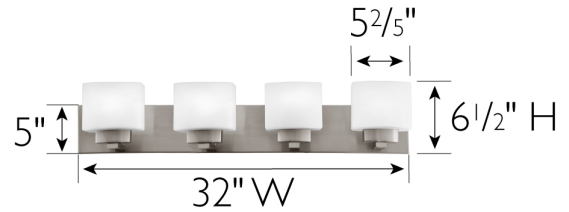

Dove Creek 4-Light Vanity Light Satin Nickel

SPECIFICATIONS

MOUNTING:	Wall Mount	LED BRIGHTNESS (LUMENS):	N/A
SLOPED CEILING ADAPTABLE:	No	LED COLOR CORRELATED TEMPERATURE (CCT):	N/A
LAMP TYPE 1:	Maximum 60W Medium Base Bulb	LED COLOR RENDERING INDEX (CRI):	N/A
BULB INCLUDED:	No	LED EFFICACY:	N/A
WATTS PER BULB:	60W	LED AVERAGE RATED LIFE:	N/A
TOTAL WATTAGE:	240W	ENERGY EFFICIENT:	No
DIMMABLE:	Yes	LIGHTING AMPS:	N/A
MATERIAL CONSTRUCTION:	Steel	VOLTAGE:	120V
ASSEMBLED DIMENSIONS:	6.5" H x 32" L x 6" D		
WEIGHT:	8.50 lbs.		
BACKPLATE DIMENSIONS:	4.92" H x 32" W		
CANOPY/PLATE DIMENSIONS:	N/A		
GLASS/SHADE DIMENSIONS:	4.4" H x 5.4" L x 3.8" D		
GLASS/SHADE MATERIAL:	Glass		
GLASS/SHADE TYPE:	Frosted		
GLASS/SHADE COLOR:	White		