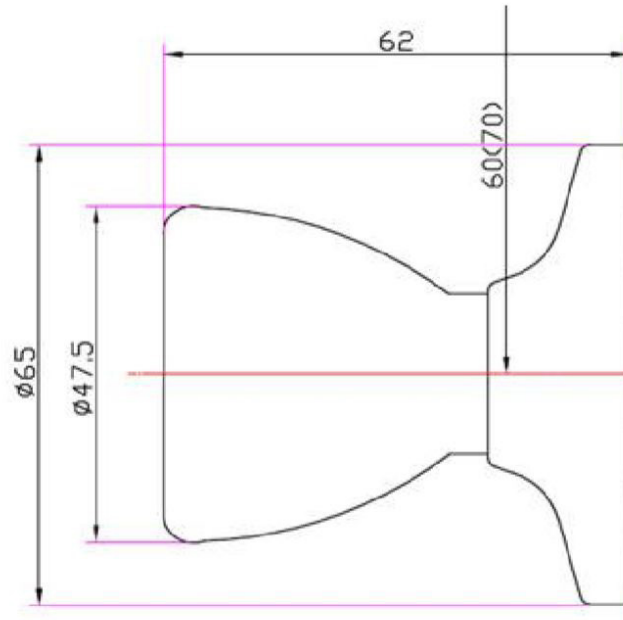

Terrace Dummy Door Knob Antique Brass

SPECIFICATIONS

MATERIAL CONSTRUCTION:	Brass	KEYWAY:	N/A
LOCK FUNCTION:	Dummy	REMOVABLE CORE:	No
DEADBOLT FUNCTION:	N/A	LATCH FACEPLATE I:	N/A
EXTERIOR MAX PROJECTION:	2.41"	LATCH BACKSET:	N/A
INTERIOR MAX PROJECTION:	2.43"	LATCH TYPE:	N/A
KOB VS. LEVER:	Knob	LATCHBOLT THROW DISTANCE:	N/A
KNOB DIMENSIONS:	2.36" H x 1.85" W x 1.87" D	# PINS IN CYLINDER:	N/A
LEVER LENGTH:	N/A	ANTI-BUMP PIN INSTALLED:	N/A
ROSE DIMENSIONS:	2.56" H x 2.56" W x 2.56" D	# KEYS INCLUDED:	N/A
ROSETTE / ESCUTCHEON SHAPE:	Round	SPINDLE TYPE:	N/A
CROSS BORE:	2.13"	MOUNTING HARDWARE INCLUDED:	Yes
EDGE BORE:	1"	TOOLS NEEDED FOR INSTALLATION:	Phillips Screwdriver
HANDING:	Reversible	ASSEMBLED WEIGHT:	0.27 lbs.
REKEYABLE?:	No		