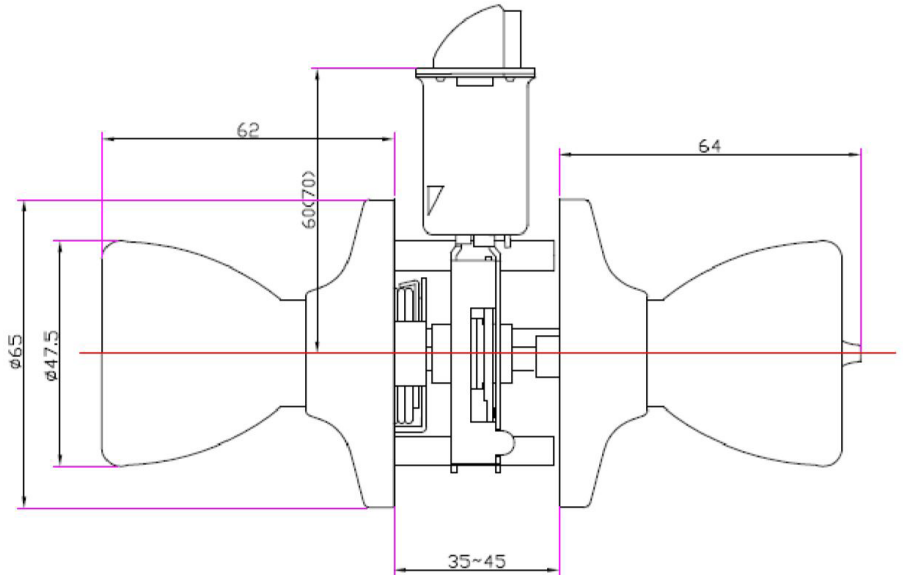

Terrace 6-Way Latch Passage Door Knob Polished Brass

SPECIFICATIONS

MATERIAL CONSTRUCTION:	Brass	KEYWAY:	N/A
LOCK FUNCTION:	Passage	REMOVABLE CORE:	No
DEADBOLT FUNCTION:	N/A	LATCH FACEPLATE I:	Universal (Drive In)
EXTERIOR MAX PROJECTION:	2.41"	LATCH BACKSET:	Adj; 2-3/8" - 2-3/4"
INTERIOR MAX PROJECTION:	2.41"	LATCH TYPE:	6 Way / Universal / Drive-in
KOB VS. LEVER:	Knob	LATCHBOLT THROW DISTANCE:	0.5"
KNOB DIMENSIONS:	2.36" H x 1.85" W x 1.87" D	# PINS IN CYLINDER:	N/A
LEVER LENGTH:	N/A	ANTI-BUMP PIN INSTALLED:	N/A
ROSE DIMENSIONS:	2.56" H x 2.56" W x 2.56" D	# KEYS INCLUDED:	N/A
ROSETTE / ESCUTCHEON SHAPE:	Round	SPINDLE TYPE:	Square
CROSS BORE:	2.13"	MOUNTING HARDWARE INCLUDED:	Yes
EDGE BORE:	1"	TOOLS NEEDED FOR INSTALLATION:	Phillips Screwdriver
HANDING:	Reversible	ASSEMBLED WEIGHT:	0.91 lbs.
REKEYABLE?:	No		