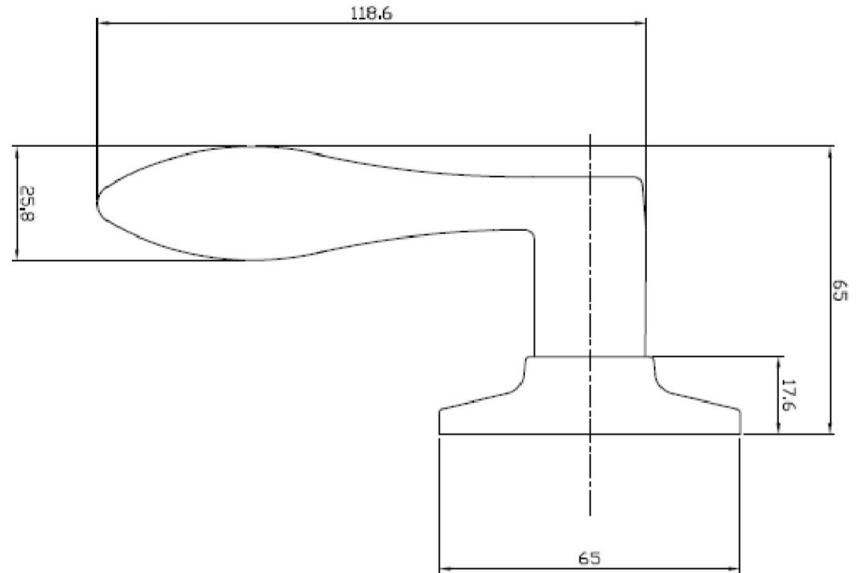

Stratford Right Hand Dummy Door Lever Oil Rubbed Bronze

SPECIFICATIONS

MATERIAL CONSTRUCTION:	Zinc	KEYWAY:	N/A
LOCK FUNCTION:	Dummy	REMOVABLE CORE:	No
DEADBOLT FUNCTION:	N/A	LATCH FACEPLATE I:	N/A
EXTERIOR MAX PROJECTION:	2.36"	LATCH BACKSET:	N/A
INTERIOR MAX PROJECTION:	2.36"	LATCH TYPE:	N/A
KOB VS. LEVER:	Lever	LATCHBOLT THROW DISTANCE:	N/A
KNOB DIMENSIONS:	N/A	# PINS IN CYLINDER:	N/A
LEVER LENGTH:	4.65"	ANTI-BUMP PIN INSTALLED:	N/A
ROSE DIMENSIONS:	2.56" H x 2.56" W x 2.56" D	# KEYS INCLUDED:	N/A
ROSETTE / ESCUTCHEON SHAPE:	Round	SPINDLE TYPE:	N/A
CROSS BORE:	2.13"	MOUNTING HARDWARE INCLUDED:	Yes
EDGE BORE:	1"	TOOLS NEEDED FOR INSTALLATION:	Phillips Screwdriver
HANDING:	Right	ASSEMBLED WEIGHT:	0.44 lbs.
REKEYABLE?:	No		